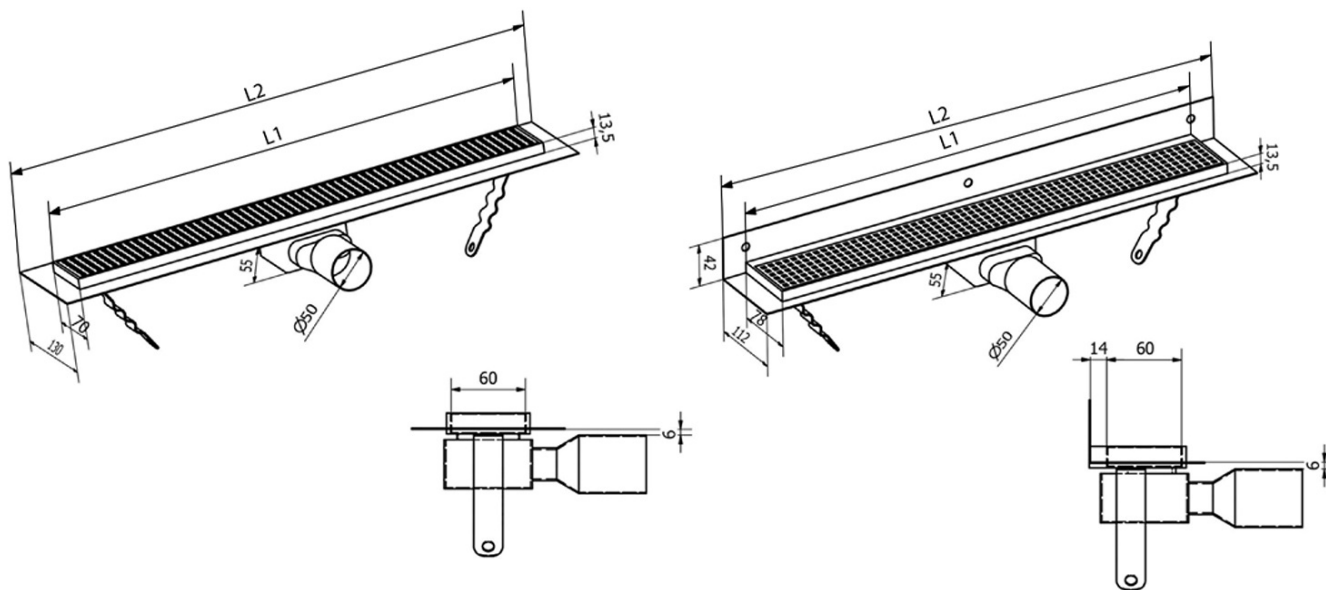

MANUS ONDA stainless steel floor drain with grate, L-850, DN50, black matt

Order code: GMO14B

Basic information

Brand: Gelco
Series: MANUS

Size

Length: 850 mm
Width: 130 mm
Height: 55 mm

Properties

Colour: Black
Material: Stainless steel
Installation: Free in the floor - grate
Waste diameter: 50 mm
Shower channel length from: 850 mm
Shower channel length to: 850 mm
Weight / Piece: 2.52 kg
Packaging: 1 Piece
Warranty: 2 years

Spare parts

MANUS rubber seal O-ring (Order code: NDGM1)
MANUS siphon for floor drains (Order code: NDGM2)
MANUS - rubber stopper (Order code: NDGM3)

Technical sheet

Instalační rozměry							
L1 (mm)	590	690	790	890	990	1 090	1 190
L2 (mm)	650	750	850	950	1 050	1 150	1 250