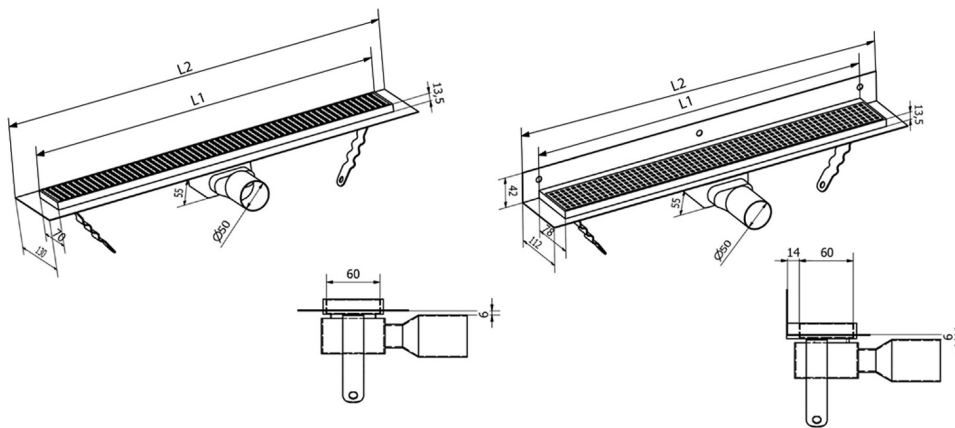

MANUS ONDA stainless steel floor drain with grate, L-850, DN50, black matt

Order code: GMO14B

Size

Length: 850 mm
 Width: 130 mm
 Height: 55 mm

Properties

Colour: Black
 Material: Stainless steel
 Warranty: 2 years

Technical sheet

Instalační rozměry							
L1 (mm)	590	690	790	890	990	1 090	1 190
L2 (mm)	650	750	850	950	1 050	1 150	1 250