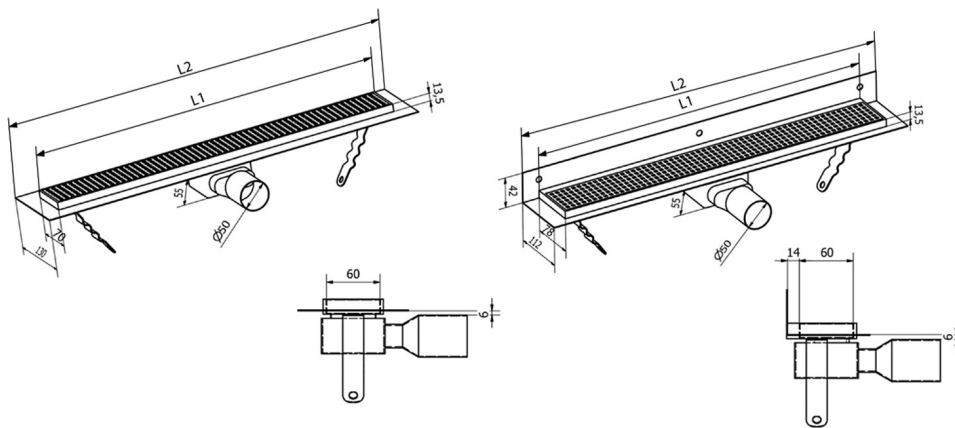

MANUS ONDA stainless steel floor drain with grate, L-750, DN50, black matt

Order code: GMO13B

Size

Length: 750 mm
 Width: 130 mm
 Height: 55 mm

Properties

Colour: Black
 Material: Stainless steel
 Warranty: 2 years

Technical sheet

Instalační rozměry							
L1 (mm)	590	690	790	890	990	1 090	1 190
L2 (mm)	650	750	850	950	1 050	1 150	1 250