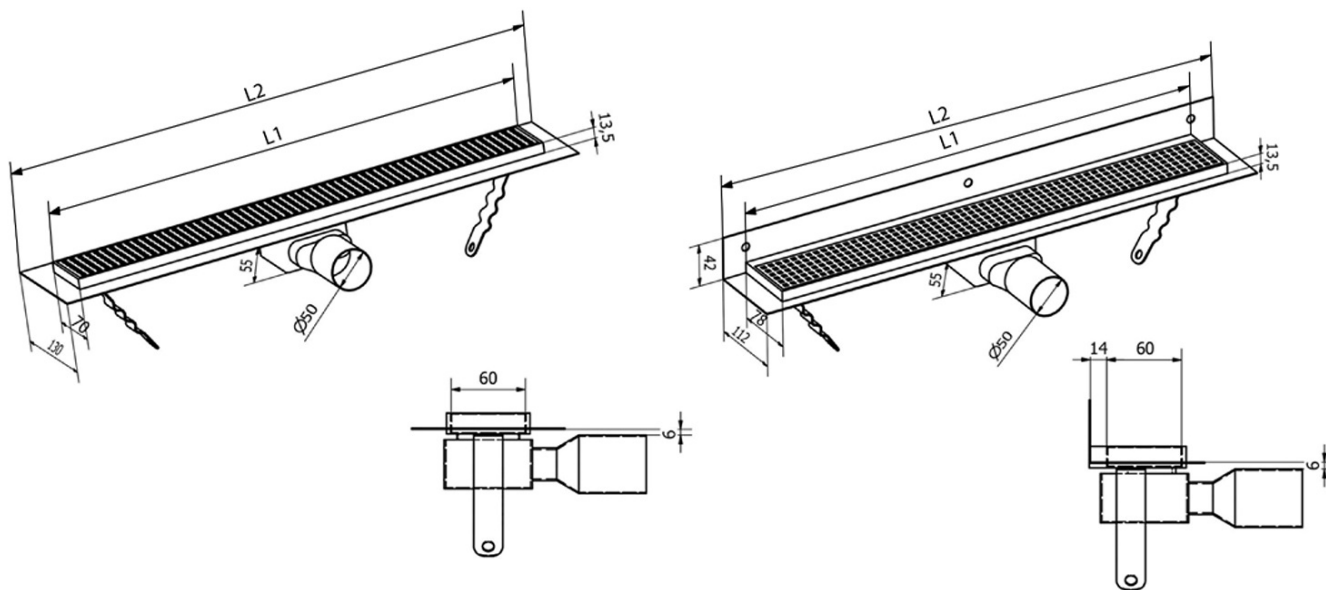

## Size

Length: 650 mm  
Width: 130 mm  
Height: 55 mm

## Properties

Colour: Black  
Material: Stainless steel  
Installation: Free in the floor - grate  
Waste diameter: 50 mm  
Shower channel length  
from: 650 mm  
Shower channel length  
to: 650 mm  
Weight / Piece: 2.15 kg  
Packaging: 1 Piece  
Warranty: 2 years

## Spare parts

MANUS rubber seal O-ring (Order code: NDGM1)  
MANUS siphon for floor drains (Order code: NDGM2)  
MANUS - rubber stopper (Order code: NDGM3)

Technical sheet

| Instalační rozměry |     |     |     |     |       |       |       |
|--------------------|-----|-----|-----|-----|-------|-------|-------|
| L1 (mm)            | 590 | 690 | 790 | 890 | 990   | 1 090 | 1 190 |
| L2 (mm)            | 650 | 750 | 850 | 950 | 1 050 | 1 150 | 1 250 |