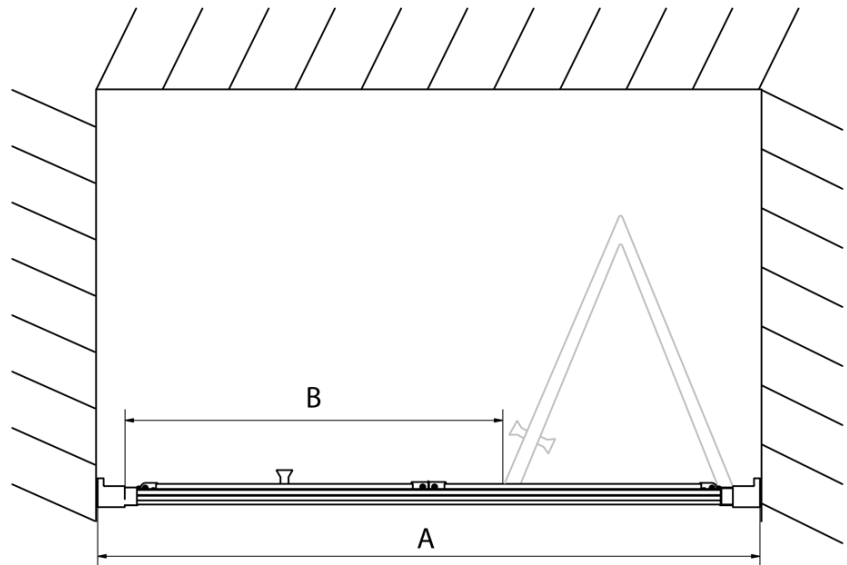

### Size

**Width:** 1000 mm

**Height:** 1900 mm

### Properties

**Profile colour:** Chrome - polished aluminum

**Shape:** Alcove door

**Type of opening:** Folding door

**Opening direction:** Versatile

**Opening width:** 625 mm

**Glass colour:** TRANSPARENT glass

**Glass thickness:** 6 mm

**Installation width from:** 970 mm

**Installation width up to:** 1010 mm

**Properties:** Framed design

**Weight / Piece:** 31.0 kg

**Packaging:** 1 Piece

**Warranty:** 2 years

Technical sheet

Type	EL1970	EL1980	EL1990	EL1910
A	670~710	770~810	870~910	970~1010
B	390	480	550	625

Type	EL1970	EL1980	EL1990	EL1910
B	686~726	786~826	886~926	986~1026
C	390	480	550	625