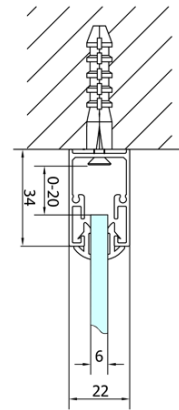

### Size

**Width:** 1000 mm

**Height:** 1900 mm

### Properties

**Profile colour:** Chrome - polished aluminum

**Shape:** Alcove door

**Type of opening:** Folding door

**Opening direction:** Versatile

**Opening width:** 625 mm

**Glass colour:** TRANSPARENT glass

**Glass thickness:** 6 mm

**Installation width from:** 970 mm

**Installation width up to:** 1010 mm

**Properties:** Framed design

**Weight / Piece:** 31.0 kg

**Packaging:** 1 Piece

**Warranty:** 2 years

Technical sheet

Type	EL1970	EL1980	EL1990	EL1910
A	670~710	770~810	870~910	970~1010
B	390	480	550	625

Type	EL1970	EL1980	EL1990	EL1910
B	686~726	786~826	886~926	986~1026
C	390	480	550	625