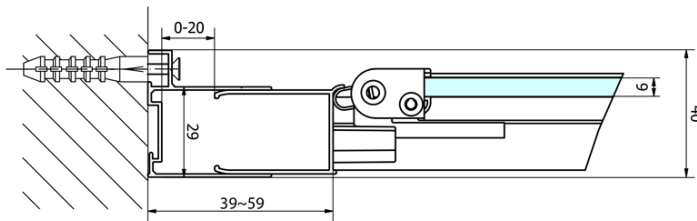

### Size

**Width:** 1000 mm

**Height:** 1900 mm

### Properties

**Profile colour:** Chrome - polished aluminum

**Shape:** Alcove door

**Type of opening:** Folding door

**Opening direction:** Versatile

**Opening width:** 625 mm

**Glass colour:** TRANSPARENT glass

**Glass thickness:** 6 mm

**Installation width from:** 970 mm

**Installation width up to:** 1010 mm

**Properties:** Framed design

**Weight / Piece:** 31.0 kg

**Packaging:** 1 Piece

**Warranty:** 2 years

Technical sheet

Type	EL1970	EL1980	EL1990	EL1910
A	670~710	770~810	870~910	970~1010
B	390	480	550	625

Type	EL1970	EL1980	EL1990	EL1910
B	686~726	786~826	886~926	986~1026
C	390	480	550	625