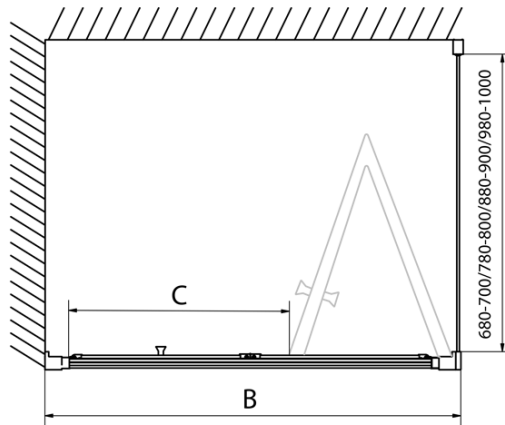

### Size

**Width:** 1000 mm

**Height:** 1900 mm

### Properties

**Profile colour:** Chrome - polished aluminum

**Shape:** Alcove door

**Type of opening:** Folding door

**Opening direction:** Versatile

**Opening width:** 625 mm

**Glass colour:** TRANSPARENT glass

**Glass thickness:** 6 mm

**Installation width from:** 970 mm

**Installation width up to:** 1010 mm

**Properties:** Framed design

**Weight / Piece:** 31.0 kg

**Packaging:** 1 Piece

**Warranty:** 2 years

Technical sheet

Type	EL1970	EL1980	EL1990	EL1910
A	670~710	770~810	870~910	970~1010
B	390	480	550	625

Type	EL1970	EL1980	EL1990	EL1910
B	686~726	786~826	886~926	986~1026
C	390	480	550	625