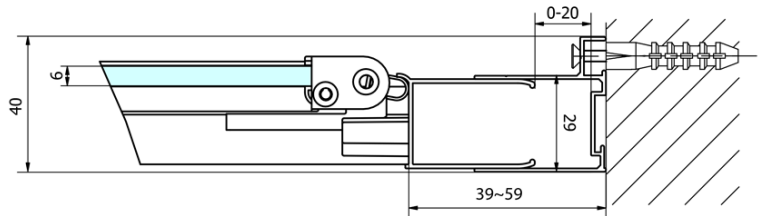

### Size

**Width:** 1000 mm

**Height:** 1900 mm

### Properties

**Profile colour:** Chrome - polished aluminum

**Shape:** Alcove door

**Type of opening:** Folding door

**Opening direction:** Versatile

**Opening width:** 625 mm

**Glass colour:** TRANSPARENT glass

**Glass thickness:** 6 mm

**Installation width from:** 970 mm

**Installation width up to:** 1010 mm

**Properties:** Framed design

**Weight / Piece:** 31.0 kg

**Packaging:** 1 Piece

**Warranty:** 2 years

Technical sheet

Type	EL1970	EL1980	EL1990	EL1910
A	670~710	770~810	870~910	970~1010
B	390	480	550	625

Type	EL1970	EL1980	EL1990	EL1910
B	686~726	786~826	886~926	986~1026
C	390	480	550	625