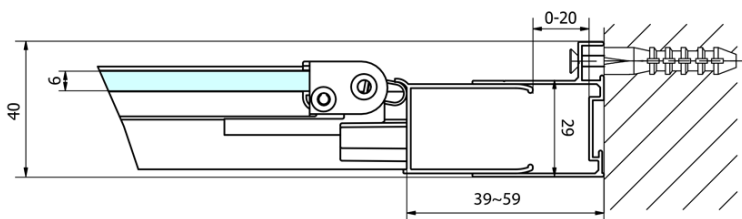

EASY Infold Shower Door 1000mm, clear glass

Order code: EL1910

Basic information

Brand: Polysan

Series: EASY

Size

Width: 1000 mm

Height: 1900 mm

Properties

Profile colour: Chrome - polished aluminum

Shape: Alcove door

Type of opening: Folding door

Opening direction: Versatile

Opening width: 625 mm

Glass colour: TRANSPARENT glass

Glass thickness: 6 mm

Installation width from: 970 mm

Installation width up to: 1010 mm

Properties: Framed design

Weight / Piece: 31.0 kg

Packaging: 1 Piece

Warranty: 2 years

Technical sheet

Type	EL1970	EL1980	EL1990	EL1910
A	670~710	770~810	870~910	970~1010
B	390	480	550	625

Type	EL1970	EL1980	EL1990	EL1910
B	686~726	786~826	886~926	986~1026
C	390	480	550	625