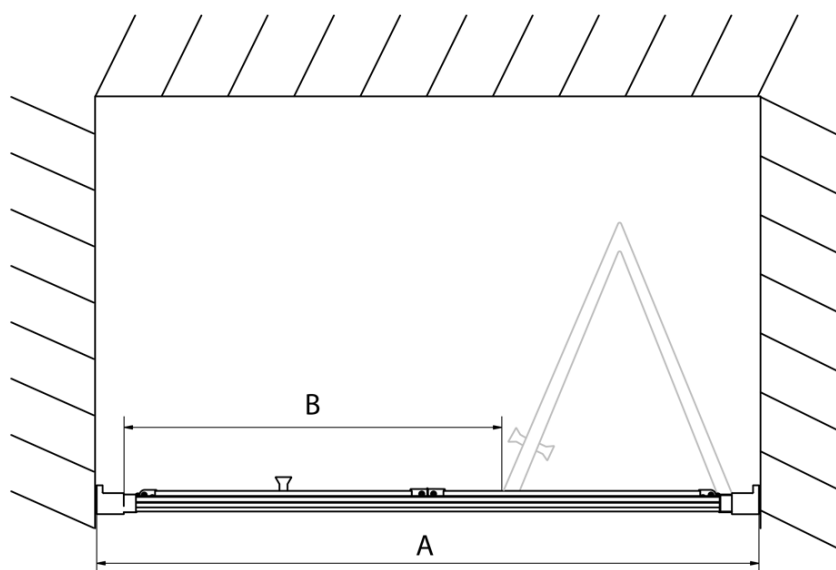

EASY Infold Shower Door 1000mm, clear glass

Order code: EL1910

Basic information

Brand: Polysan

Series: EASY

Size

Width: 1000 mm

Height: 1900 mm

Properties

Profile colour: Chrome - polished aluminum

Shape: Alcove door

Type of opening: Folding door

Opening direction: Versatile

Opening width: 625 mm

Glass colour: TRANSPARENT glass

Glass thickness: 6 mm

Installation width from: 970 mm

Installation width up to: 1010 mm

Properties: Framed design

Weight / Piece: 31.0 kg

Packaging: 1 Piece

Warranty: 2 years

Technical sheet

Type	EL1970	EL1980	EL1990	EL1910
A	670~710	770~810	870~910	970~1010
B	390	480	550	625