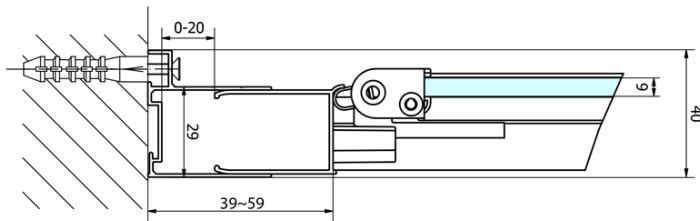

EASY Infold Shower Door 1000mm, clear glass

Order code: EL1910

Basic information

Brand: Polysan

Series: EASY

Size

Width: 1000 mm

Height: 1900 mm

Properties

Profile colour: Chrome - polished aluminum

Shape: Alcove door

Type of opening: Folding door

Opening direction: Versatile

Opening width: 625 mm

Glass colour: TRANSPARENT glass

Glass thickness: 6 mm

Installation width from: 970 mm

Installation width up to: 1010 mm

Properties: Framed design

Weight / Piece: 31.0 kg

Packaging: 1 Piece

Warranty: 2 years

Technical sheet

Type	EL1970	EL1980	EL1990	EL1910
A	670~710	770~810	870~910	970~1010
B	390	480	550	625