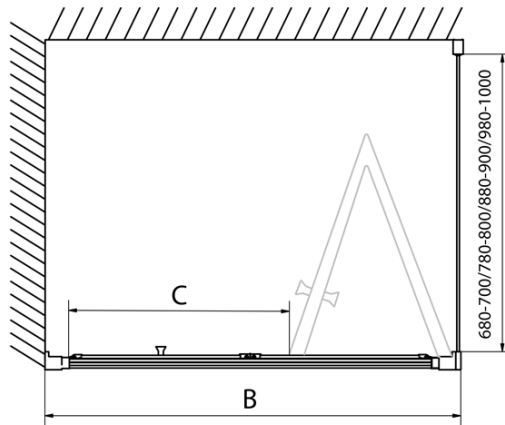

EASY Infold Shower Door 1000mm, clear glass

Order code: EL1910

Basic information

Brand: Polysan

Series: EASY

Size

Width: 1000 mm

Height: 1900 mm

Properties

Profile colour: Chrome - polished aluminum

Shape: Alcove door

Type of opening: Folding door

Opening direction: Versatile

Opening width: 625 mm

Glass colour: TRANSPARENT glass

Glass thickness: 6 mm

Installation width from: 970 mm

Installation width up to: 1010 mm

Properties: Framed design

Weight / Piece: 31.0 kg

Packaging: 1 Piece

Warranty: 2 years

Technical sheet

Type	EL1970	EL1980	EL1990	EL1910
A	670~710	770~810	870~910	970~1010
B	390	480	550	625

Type	EL1970	EL1980	EL1990	EL1910
B	686~726	786~826	886~926	986~1026
C	390	480	550	625