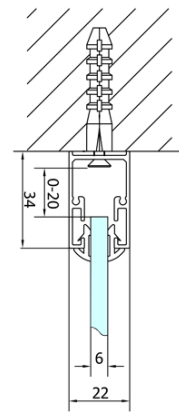

EASY Infold Shower Door 1000mm, clear glass

Order code: EL1910

Basic information

Brand: Polysan

Series: EASY

Size

Width: 1000 mm

Height: 1900 mm

Properties

Profile colour: Chrome - polished aluminum

Shape: Alcove door

Type of opening: Folding door

Opening direction: Versatile

Opening width: 625 mm

Glass colour: TRANSPARENT glass

Glass thickness: 6 mm

Installation width from: 970 mm

Installation width up to: 1010 mm

Properties: Framed design

Weight / Piece: 31.0 kg

Packaging: 1 Piece

Warranty: 2 years

Technical sheet

Type	EL1970	EL1980	EL1990	EL1910
A	670~710	770~810	870~910	970~1010
B	390	480	550	625

Type	EL1970	EL1980	EL1990	EL1910
B	686~726	786~826	886~926	986~1026
C	390	480	550	625