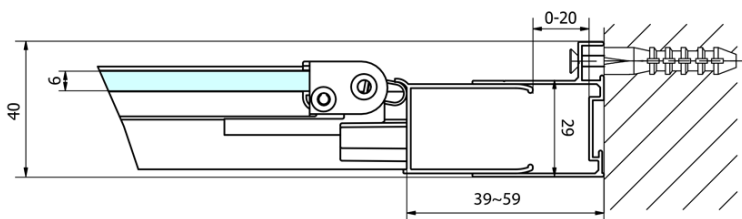

### Size

**Width:** 1000 mm

**Height:** 1900 mm

### Properties

**Profile colour:** Chrome - polished aluminum

**Shape:** Alcove door

**Type of opening:** Folding door

**Opening direction:** Versatile

**Opening width:** 625 mm

**Glass colour:** TRANSPARENT glass

**Glass thickness:** 6 mm

**Installation width from:** 970 mm

**Installation width up to:** 1010 mm

**Properties:** Framed design

**Weight / Piece:** 31.0 kg

**Packaging:** 1 Piece

**Warranty:** 2 years

Technical sheet

Type	EL1970	EL1980	EL1990	EL1910
A	670~710	770~810	870~910	970~1010
B	390	480	550	625

Type	EL1970	EL1980	EL1990	EL1910
B	686~726	786~826	886~926	986~1026
C	390	480	550	625