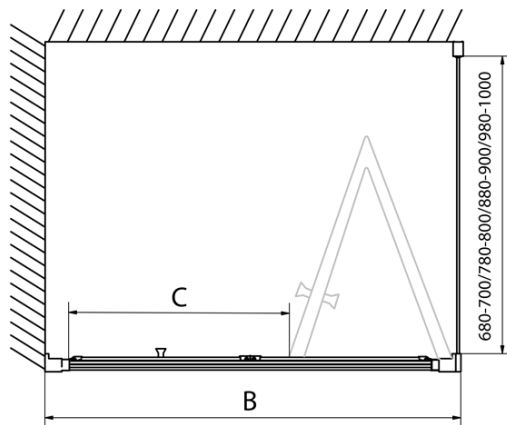

### Size

**Width:** 1000 mm

**Height:** 1900 mm

### Properties

**Profile colour:** Chrome - polished aluminum

**Shape:** Alcove door

**Type of opening:** Folding door

**Opening direction:** Versatile

**Opening width:** 625 mm

**Glass colour:** TRANSPARENT glass

**Glass thickness:** 6 mm

**Installation width from:** 970 mm

**Installation width up to:** 1010 mm

**Properties:** Framed design

**Weight / Piece:** 31.0 kg

**Packaging:** 1 Piece

**Warranty:** 2 years

Technical sheet

Type	EL1970	EL1980	EL1990	EL1910
A	670~710	770~810	870~910	970~1010
B	390	480	550	625

Type	EL1970	EL1980	EL1990	EL1910
B	686~726	786~826	886~926	986~1026
C	390	480	550	625