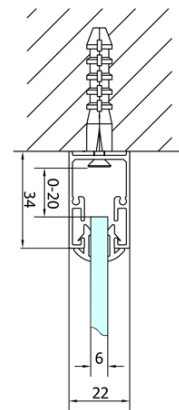

### Size

**Width:** 1000 mm

**Height:** 1900 mm

### Properties

**Profile colour:** Chrome - polished aluminum

**Shape:** Alcove door

**Type of opening:** Folding door

**Opening direction:** Versatile

**Opening width:** 625 mm

**Glass colour:** TRANSPARENT glass

**Glass thickness:** 6 mm

**Installation width from:** 970 mm

**Installation width up to:** 1010 mm

**Properties:** Framed design

**Weight / Piece:** 31.0 kg

**Packaging:** 1 Piece

**Warranty:** 2 years

Technical sheet

Type	EL1970	EL1980	EL1990	EL1910
A	670~710	770~810	870~910	970~1010
B	390	480	550	625

Type	EL1970	EL1980	EL1990	EL1910
B	686~726	786~826	886~926	986~1026
C	390	480	550	625