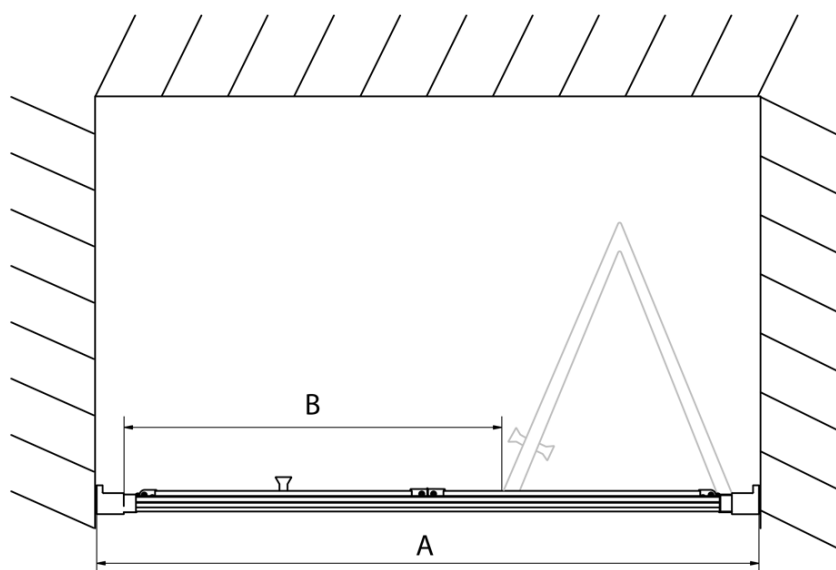

### Size

**Width:** 1000 mm

**Height:** 1900 mm

### Properties

**Profile colour:** Chrome - polished aluminum

**Shape:** Alcove door

**Type of opening:** Folding door

**Opening direction:** Versatile

**Opening width:** 625 mm

**Glass colour:** TRANSPARENT glass

**Glass thickness:** 6 mm

**Installation width from:** 970 mm

**Installation width up to:** 1010 mm

**Properties:** Framed design

**Weight / Piece:** 31.0 kg

**Packaging:** 1 Piece

**Warranty:** 2 years

Technical sheet

Type	EL1970	EL1980	EL1990	EL1910
A	670~710	770~810	870~910	970~1010
B	390	480	550	625

Type	EL1970	EL1980	EL1990	EL1910
B	686~726	786~826	886~926	986~1026
C	390	480	550	625