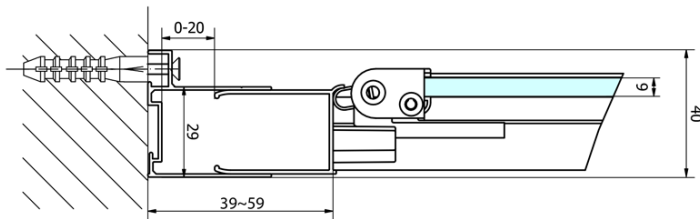

### Size

**Width:** 1000 mm

**Height:** 1900 mm

### Properties

**Profile colour:** Chrome - polished aluminum

**Shape:** Alcove door

**Type of opening:** Folding door

**Opening direction:** Versatile

**Opening width:** 625 mm

**Glass colour:** TRANSPARENT glass

**Glass thickness:** 6 mm

**Installation width from:** 970 mm

**Installation width up to:** 1010 mm

**Properties:** Framed design

**Weight / Piece:** 31.0 kg

**Packaging:** 1 Piece

**Warranty:** 2 years

Technical sheet

Type	EL1970	EL1980	EL1990	EL1910
A	670~710	770~810	870~910	970~1010
B	390	480	550	625

Type	EL1970	EL1980	EL1990	EL1910
B	686~726	786~826	886~926	986~1026
C	390	480	550	625