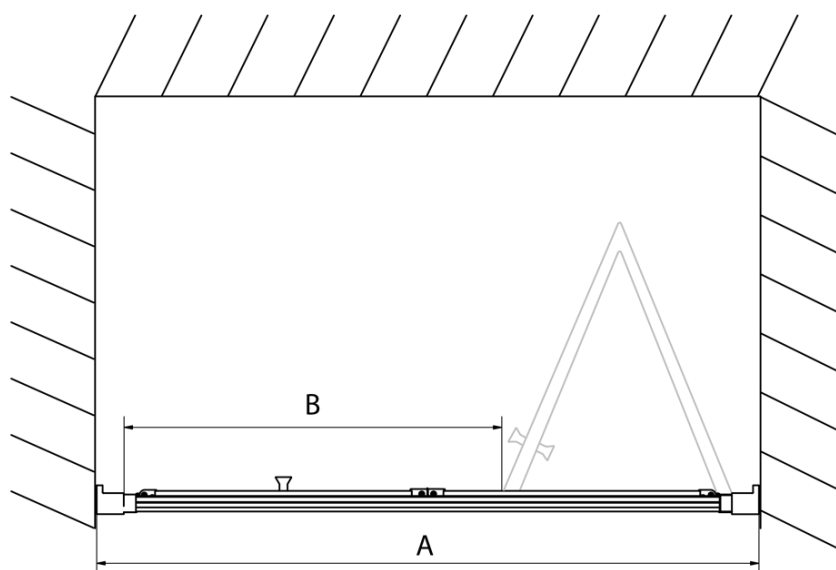

Profile colour: Chrome - polished aluminum

Shape: Alcove door

Type of opening: Folding door

Opening direction: Versatile

Opening width: 550 mm

Glass colour: TRANSPARENT glass

Glass thickness: 6 mm

Installation width from: 870 mm

Installation width up to: 910 mm

Properties: Framed design

Weight / Piece: 28.0 kg

Packaging: 1 Piece

Warranty: 2 years

Technical sheet

Type	EL1970	EL1980	EL1990	EL1910
A	670~710	770~810	870~910	970~1010
B	390	480	550	625