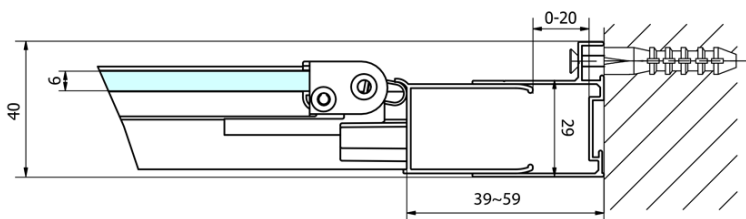

Profile colour: Chrome - polished aluminum

Shape: Alcove door

Type of opening: Folding door

Opening direction: Versatile

Opening width: 550 mm

Glass colour: TRANSPARENT glass

Glass thickness: 6 mm

Installation width from: 870 mm

Installation width up to: 910 mm

Properties: Framed design

Weight / Piece: 28.0 kg

Packaging: 1 Piece

Warranty: 2 years

Technical sheet

Type	EL1970	EL1980	EL1990	EL1910
A	670~710	770~810	870~910	970~1010
B	390	480	550	625

Type	EL1970	EL1980	EL1990	EL1910
B	686~726	786~826	886~926	986~1026
C	390	480	550	625