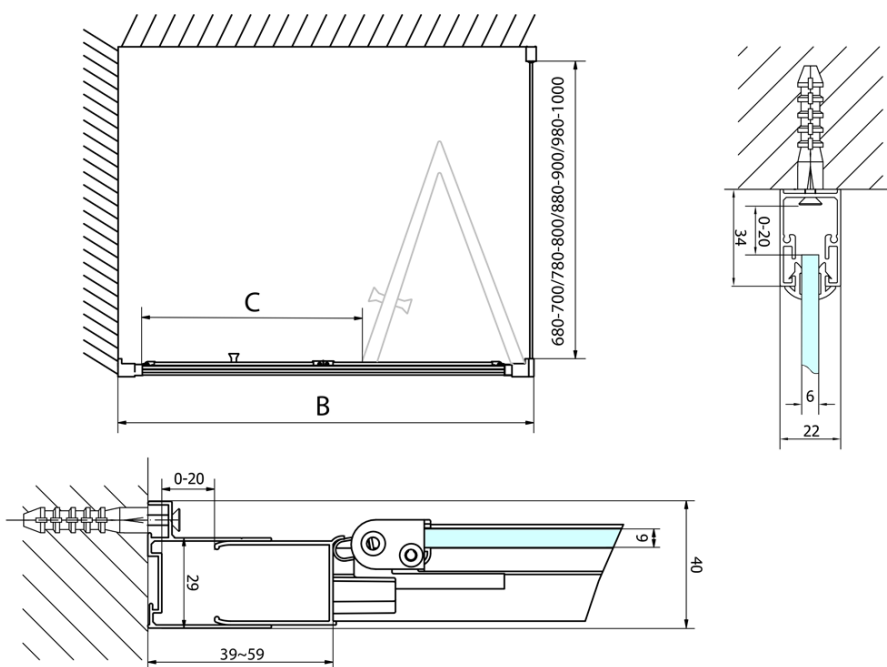

Order code: EL1990

Basic information

Brand: Polysan

Series: EASY

Size

Width: 900 mm

Height: 1900 mm

Properties

Profile colour: Chrome - polished aluminum

Shape: Alcove door

Type of opening: Folding door

Opening direction: Versatile

Opening width: 550 mm

Glass colour: TRANSPARENT glass

Glass thickness: 6 mm

Installation width from: 870 mm

Installation width up to: 910 mm

Properties: Framed design

Weight / Piece: 28.0 kg

Packaging: 1 Piece

Warranty: 2 years

Technical sheet

Type	EL1970	EL1980	EL1990	EL1910
A	670~710	770~810	870~910	970~1010
B	390	480	550	625

Type	EL1970	EL1980	EL1990	EL1910
B	686~726	786~826	886~926	986~1026
C	390	480	550	625