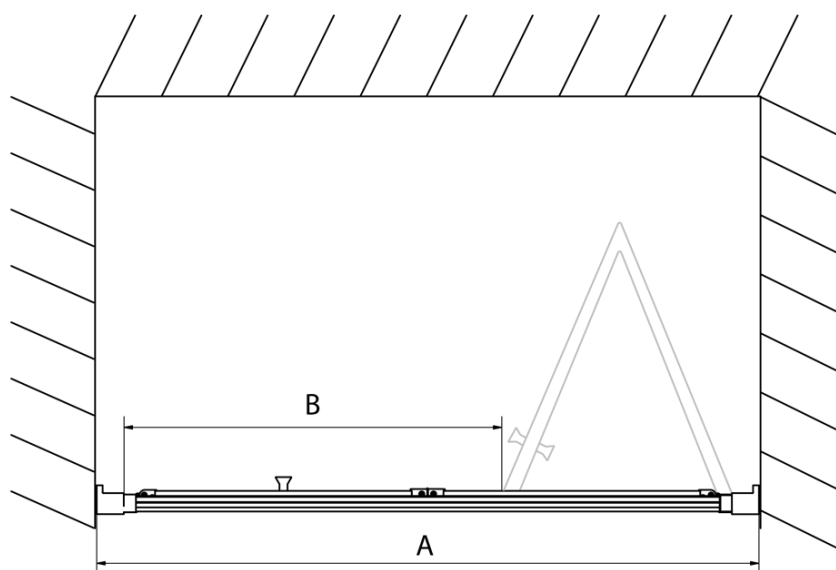

EASY Infold Shower Door 900mm, clear glass

Order code: EL1990

Basic information

Brand: Polysan

Series: EASY

Size

Width: 900 mm

Height: 1900 mm

Properties

Profile colour: Chrome - polished aluminum

Shape: Alcove door

Type of opening: Folding door

Opening direction: Versatile

Opening width: 550 mm

Glass colour: TRANSPARENT glass

Glass thickness: 6 mm

Installation width from: 870 mm

Installation width up to: 910 mm

Properties: Framed design

Weight / Piece: 28.0 kg

Packaging: 1 Piece

Warranty: 2 years

Technical sheet

Type	EL1970	EL1980	EL1990	EL1910
A	670~710	770~810	870~910	970~1010
B	390	480	550	625