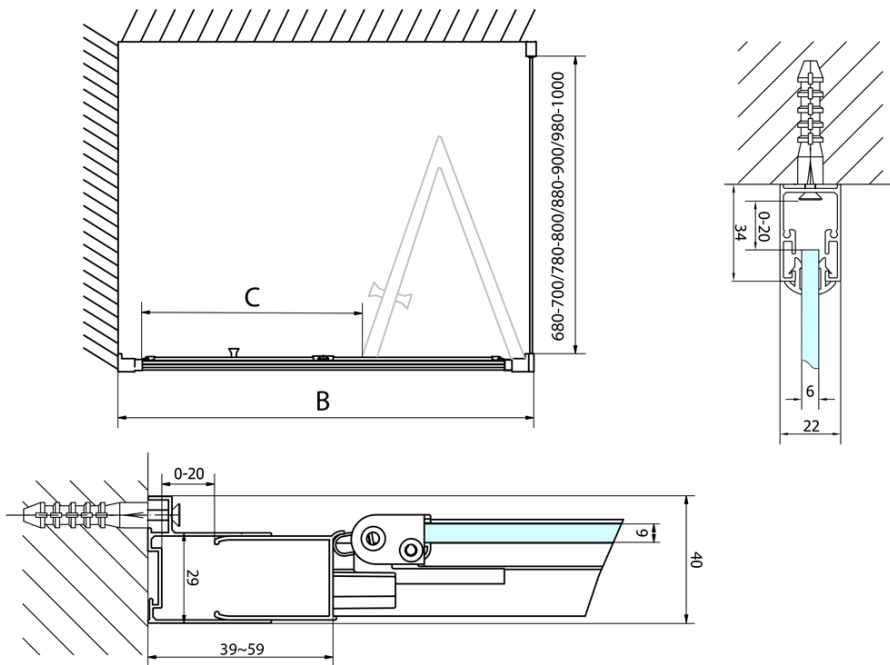

EASY Infold Shower Door 900mm, clear glass

Order code: EL1990

Basic information

Brand: Polysan

Series: EASY

Size

Width: 900 mm

Height: 1900 mm

Properties

Profile colour: Chrome - polished aluminum

Shape: Alcove door

Type of opening: Folding door

Opening direction: Versatile

Opening width: 550 mm

Glass colour: TRANSPARENT glass

Glass thickness: 6 mm

Installation width from: 870 mm

Installation width up to: 910 mm

Properties: Framed design

Weight / Piece: 28.0 kg

Packaging: 1 Piece

Warranty: 2 years

Technical sheet

Type	EL1970	EL1980	EL1990	EL1910
A	670~710	770~810	870~910	970~1010
B	390	480	550	625

Type	EL1970	EL1980	EL1990	EL1910
B	686~726	786~826	886~926	986~1026
C	390	480	550	625