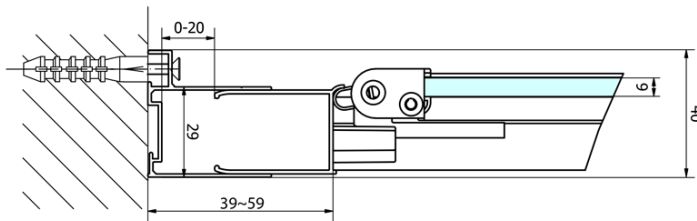

### Size

**Width:** 900 mm

**Height:** 1900 mm

### Properties

**Profile colour:** Chrome - polished aluminum

**Shape:** Alcove door

**Type of opening:** Folding door

**Opening direction:** Versatile

**Opening width:** 550 mm

**Glass colour:** TRANSPARENT glass

**Glass thickness:** 6 mm

**Installation width from:** 870 mm

**Installation width up to:** 910 mm

**Properties:** Framed design

**Weight / Piece:** 28.0 kg

**Packaging:** 1 Piece

**Warranty:** 2 years

Technical sheet

Type	EL1970	EL1980	EL1990	EL1910
A	670~710	770~810	870~910	970~1010
B	390	480	550	625

Type	EL1970	EL1980	EL1990	EL1910
B	686~726	786~826	886~926	986~1026
C	390	480	550	625