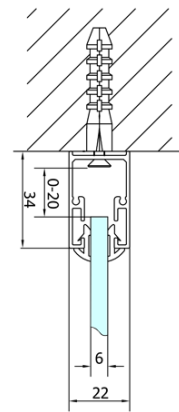

### Size

**Width:** 900 mm

**Height:** 1900 mm

### Properties

**Profile colour:** Chrome - polished aluminum

**Shape:** Alcove door

**Type of opening:** Folding door

**Opening direction:** Versatile

**Opening width:** 550 mm

**Glass colour:** TRANSPARENT glass

**Glass thickness:** 6 mm

**Installation width from:** 870 mm

**Installation width up to:** 910 mm

**Properties:** Framed design

**Weight / Piece:** 28.0 kg

**Packaging:** 1 Piece

**Warranty:** 2 years

Technical sheet

Type	EL1970	EL1980	EL1990	EL1910
A	670~710	770~810	870~910	970~1010
B	390	480	550	625

Type	EL1970	EL1980	EL1990	EL1910
B	686~726	786~826	886~926	986~1026
C	390	480	550	625