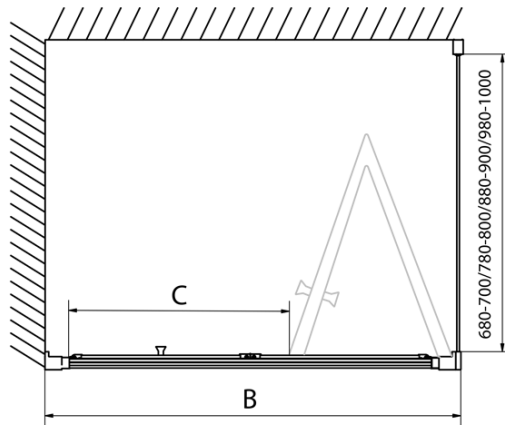

### Size

**Width:** 900 mm

**Height:** 1900 mm

### Properties

**Profile colour:** Chrome - polished aluminum

**Shape:** Alcove door

**Type of opening:** Folding door

**Opening direction:** Versatile

**Opening width:** 550 mm

**Glass colour:** TRANSPARENT glass

**Glass thickness:** 6 mm

**Installation width from:** 870 mm

**Installation width up to:** 910 mm

**Properties:** Framed design

**Weight / Piece:** 28.0 kg

**Packaging:** 1 Piece

**Warranty:** 2 years

Technical sheet

Type	EL1970	EL1980	EL1990	EL1910
A	670~710	770~810	870~910	970~1010
B	390	480	550	625

Type	EL1970	EL1980	EL1990	EL1910
B	686~726	786~826	886~926	986~1026
C	390	480	550	625