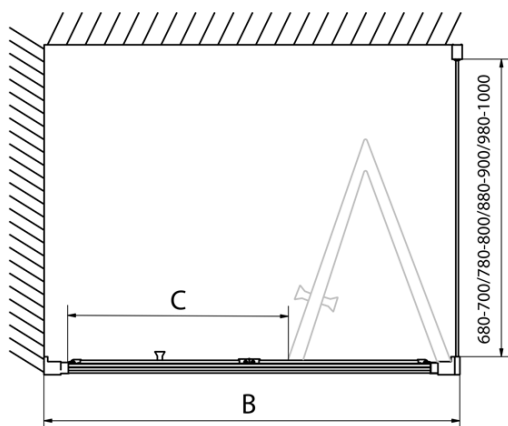

EASY Infold Shower Door 900mm, clear glass

Order code: EL1990

Basic information

Brand: Polysan

Series: EASY

Size

Width: 900 mm

Height: 1900 mm

Properties

Profile colour: Chrome - polished aluminum

Shape: Alcove door

Type of opening: Folding door

Opening direction: Versatile

Opening width: 550 mm

Glass colour: TRANSPARENT glass

Glass thickness: 6 mm

Installation width from: 870 mm

Installation width up to: 910 mm

Properties: Framed design

Weight / Piece: 28.0 kg

Packaging: 1 Piece

Warranty: 2 years

Technical sheet

Type	EL1970	EL1980	EL1990	EL1910
A	670~710	770~810	870~910	970~1010
B	390	480	550	625