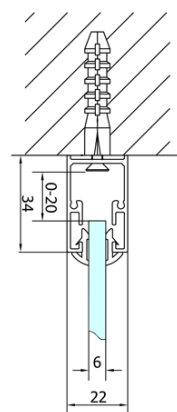

EASY Infold Shower Door 900mm, clear glass

Order code: EL1990

Basic information

Brand: Polysan

Series: EASY

Size

Width: 900 mm

Height: 1900 mm

Properties

Profile colour: Chrome - polished aluminum

Shape: Alcove door

Type of opening: Folding door

Opening direction: Versatile

Opening width: 550 mm

Glass colour: TRANSPARENT glass

Glass thickness: 6 mm

Installation width from: 870 mm

Installation width up to: 910 mm

Properties: Framed design

Weight / Piece: 28.0 kg

Packaging: 1 Piece

Warranty: 2 years

Technical sheet

Type	EL1970	EL1980	EL1990	EL1910
A	670~710	770~810	870~910	970~1010
B	390	480	550	625

Type	EL1970	EL1980	EL1990	EL1910
B	686~726	786~826	886~926	986~1026
C	390	480	550	625