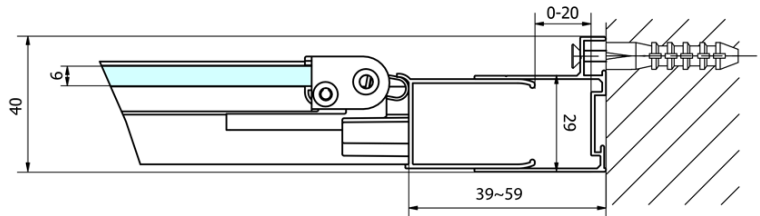

EASY Infold Shower Door 900mm, clear glass

Order code: EL1990

Basic information

Brand: Polysan

Series: EASY

Size

Width: 900 mm

Height: 1900 mm

Properties

Profile colour: Chrome - polished aluminum

Shape: Alcove door

Type of opening: Folding door

Opening direction: Versatile

Opening width: 550 mm

Glass colour: TRANSPARENT glass

Glass thickness: 6 mm

Installation width from: 870 mm

Installation width up to: 910 mm

Properties: Framed design

Weight / Piece: 28.0 kg

Packaging: 1 Piece

Warranty: 2 years

Technical sheet

Type	EL1970	EL1980	EL1990	EL1910
A	670~710	770~810	870~910	970~1010
B	390	480	550	625