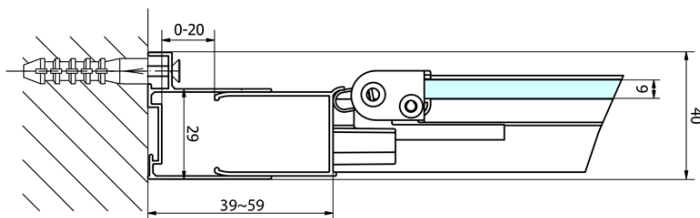

EASY Infold Shower Door 900mm, clear glass

Order code: EL1990

Basic information

Brand: Polysan

Series: EASY

Size

Width: 900 mm

Height: 1900 mm

Properties

Profile colour: Chrome - polished aluminum

Shape: Alcove door

Type of opening: Folding door

Opening direction: Versatile

Opening width: 550 mm

Glass colour: TRANSPARENT glass

Glass thickness: 6 mm

Installation width from: 870 mm

Installation width up to: 910 mm

Properties: Framed design

Weight / Piece: 28.0 kg

Packaging: 1 Piece

Warranty: 2 years

Technical sheet

Type	EL1970	EL1980	EL1990	EL1910
A	670~710	770~810	870~910	970~1010
B	390	480	550	625