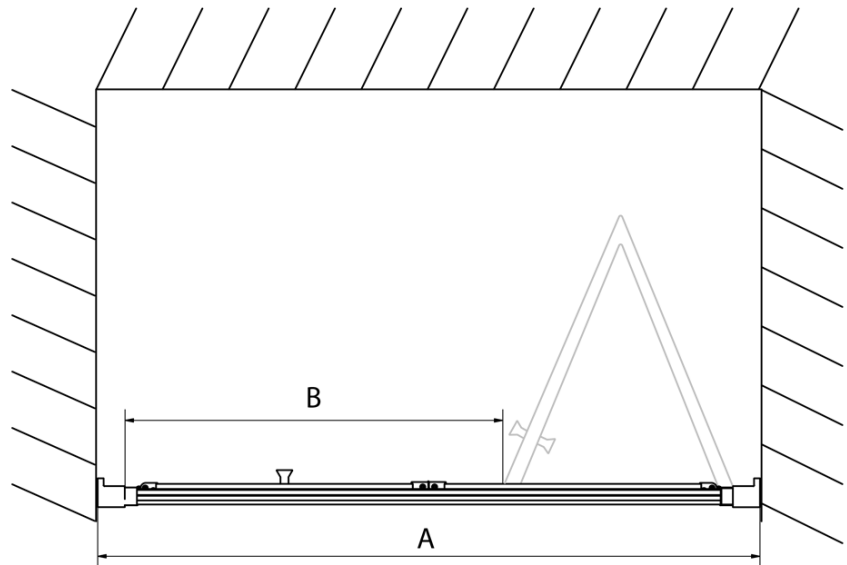

EASY Infold Shower Door 900mm, clear glass

Order code: EL1990

Basic information

Brand: Polysan

Series: EASY

Size

Width: 900 mm

Height: 1900 mm

Properties

Profile colour: Chrome - polished aluminum

Shape: Alcove door

Type of opening: Folding door

Opening direction: Versatile

Opening width: 550 mm

Glass colour: TRANSPARENT glass

Glass thickness: 6 mm

Installation width from: 870 mm

Installation width up to: 910 mm

Properties: Framed design

Weight / Piece: 28.0 kg

Packaging: 1 Piece

Warranty: 2 years

Technical sheet

Type	EL1970	EL1980	EL1990	EL1910
A	670~710	770~810	870~910	970~1010
B	390	480	550	625

Type	EL1970	EL1980	EL1990	EL1910
B	686~726	786~826	886~926	986~1026
C	390	480	550	625