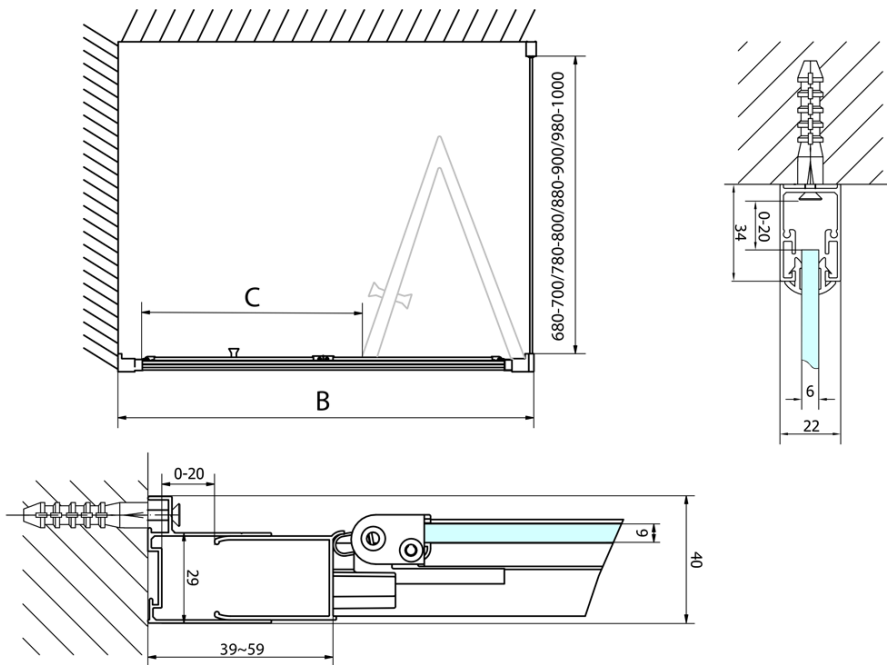

EASY Infold Shower Door 900mm, clear glass

Order code: EL1990

Basic information

Brand: Polysan

Series: EASY

Size

Width: 900 mm

Height: 1900 mm

Properties

Profile colour: Chrome - polished aluminum

Shape: Alcove door

Type of opening: Folding door

Opening direction: Versatile

Opening width: 550 mm

Glass colour: TRANSPARENT glass

Glass thickness: 6 mm

Installation width from: 870 mm

Installation width up to: 910 mm

Properties: Framed design

Weight / Piece: 28.0 kg

Packaging: 1 Piece

Warranty: 2 years

Technical sheet

Type	EL1970	EL1980	EL1990	EL1910
A	670~710	770~810	870~910	970~1010
B	390	480	550	625

Type	EL1970	EL1980	EL1990	EL1910
B	686~726	786~826	886~926	986~1026
C	390	480	550	625