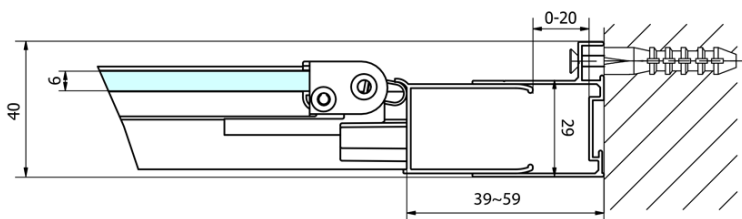

EASY Infold Shower Door 900mm, clear glass

Order code: EL1990

Basic information

Brand: Polysan

Series: EASY

Size

Width: 900 mm

Height: 1900 mm

Properties

Profile colour: Chrome - polished aluminum

Shape: Alcove door

Type of opening: Folding door

Opening direction: Versatile

Opening width: 550 mm

Glass colour: TRANSPARENT glass

Glass thickness: 6 mm

Installation width from: 870 mm

Installation width up to: 910 mm

Properties: Framed design

Weight / Piece: 28.0 kg

Packaging: 1 Piece

Warranty: 2 years

Technical sheet

Type	EL1970	EL1980	EL1990	EL1910
A	670~710	770~810	870~910	970~1010
B	390	480	550	625

Type	EL1970	EL1980	EL1990	EL1910
B	686~726	786~826	886~926	986~1026
C	390	480	550	625