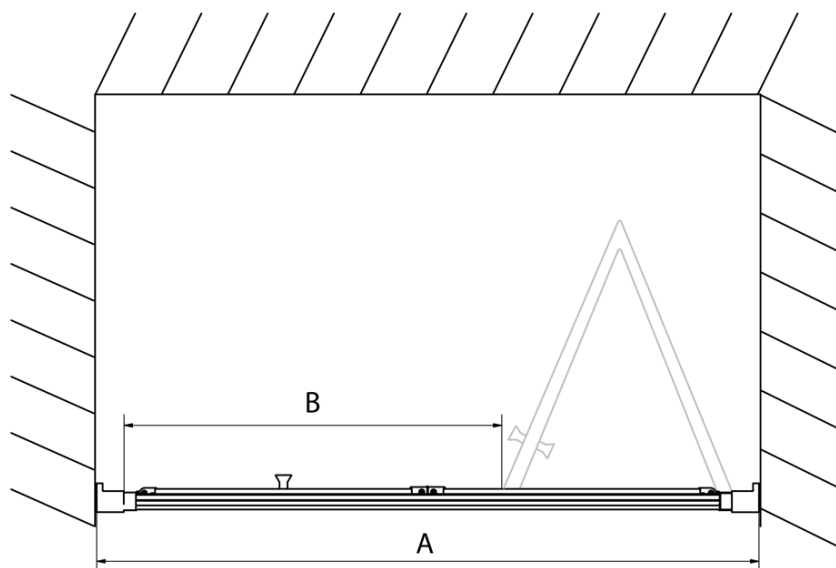

EASY Infold Shower Door 900mm, clear glass

Order code: EL1990

Basic information

Brand: Polysan

Series: EASY

Size

Width: 900 mm

Height: 1900 mm

Properties

Profile colour: Chrome - polished aluminum

Shape: Alcove door

Type of opening: Folding door

Opening direction: Versatile

Opening width: 550 mm

Glass colour: TRANSPARENT glass

Glass thickness: 6 mm

Installation width from: 870 mm

Installation width up to: 910 mm

Properties: Framed design

Weight / Piece: 28.0 kg

Packaging: 1 Piece

Warranty: 2 years

Technical sheet

Type	EL1970	EL1980	EL1990	EL1910
A	670~710	770~810	870~910	970~1010
B	390	480	550	625