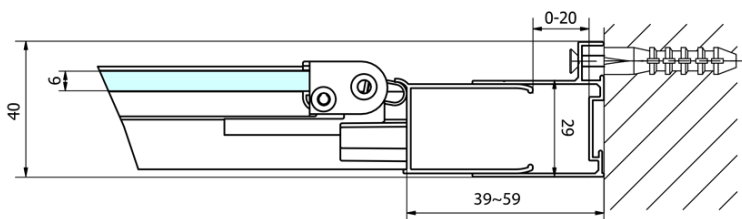

Profile colour: Chrome - polished aluminum

Shape: Alcove door

Type of opening: Folding door

Opening direction: Versatile

Opening width: 480 mm

Glass colour: TRANSPARENT glass

Glass thickness: 6 mm

Installation width from: 770 mm

Installation width up to: 810 mm

Properties: Framed design

Weight / Piece: 25.0 kg

Packaging: 1 Piece

Warranty: 2 years

Spare parts

EASY handle, pair (Order code: NDEL11)

Technical sheet

Type	EL1970	EL1980	EL1990	EL1910
A	670~710	770~810	870~910	970~1010
B	390	480	550	625

Type	EL1970	EL1980	EL1990	EL1910
B	686~726	786~826	886~926	986~1026
C	390	480	550	625