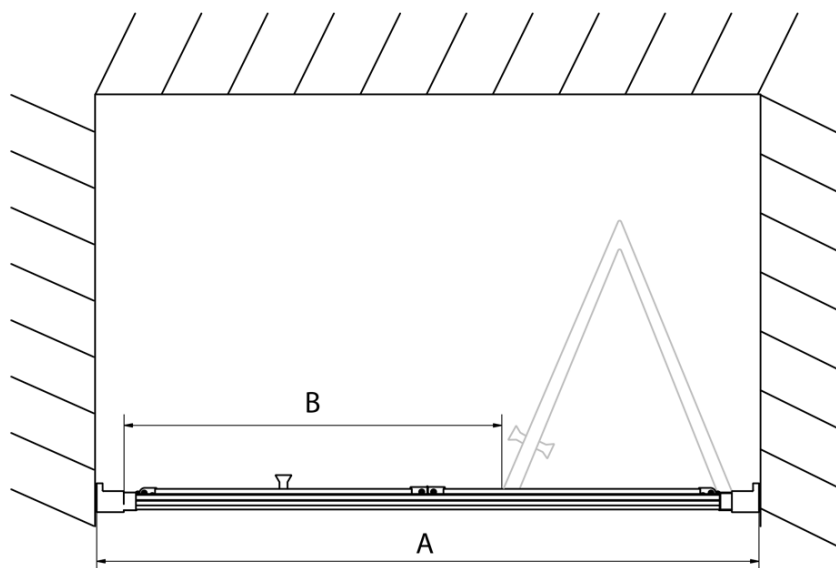

Profile colour: Chrome - polished aluminum

Shape: Alcove door

Type of opening: Folding door

Opening direction: Versatile

Opening width: 480 mm

Glass colour: TRANSPARENT glass

Glass thickness: 6 mm

Installation width from: 770 mm

Installation width up to: 810 mm

Properties: Framed design

Weight / Piece: 25.0 kg

Packaging: 1 Piece

Warranty: 2 years

Spare parts

EASY handle, pair (Order code: NDEL11)

Technical sheet

Type	EL1970	EL1980	EL1990	EL1910
A	670~710	770~810	870~910	970~1010
B	390	480	550	625

Type	EL1970	EL1980	EL1990	EL1910
B	686~726	786~826	886~926	986~1026
C	390	480	550	625