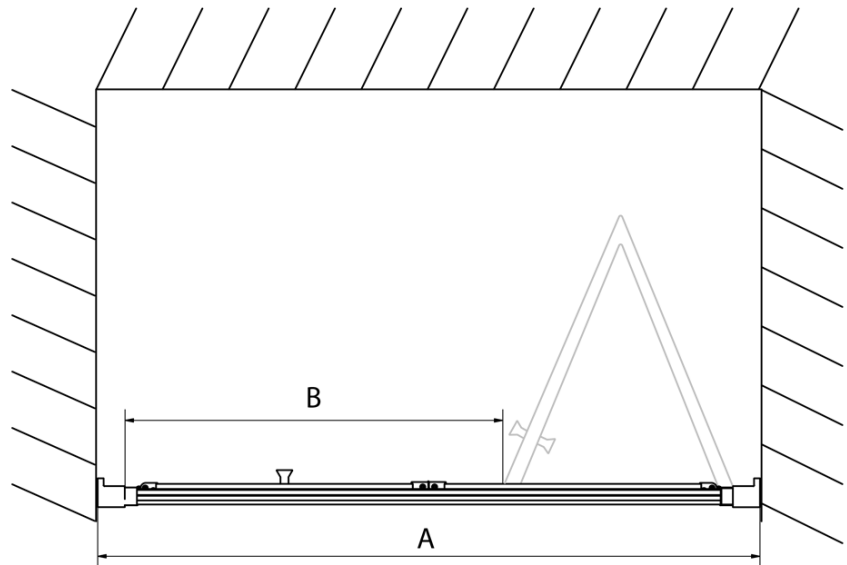

EASY Infold Shower Door 800mm, clear glass

Order code: EL1980

Basic information

Brand: Polysan

Series: EASY

Size

Width: 800 mm

Height: 1900 mm

Properties

Profile colour: Chrome - polished aluminum

Shape: Alcove door

Type of opening: Folding door

Opening direction: Versatile

Opening width: 480 mm

Glass colour: TRANSPARENT glass

Glass thickness: 6 mm

Installation width from: 770 mm

Installation width up to: 810 mm

Properties: Framed design

Weight / Piece: 25.0 kg

Packaging: 1 Piece

Warranty: 2 years

Technical sheet

Type	EL1970	EL1980	EL1990	EL1910
A	670~710	770~810	870~910	970~1010
B	390	480	550	625

Type	EL1970	EL1980	EL1990	EL1910
B	686~726	786~826	886~926	986~1026
C	390	480	550	625