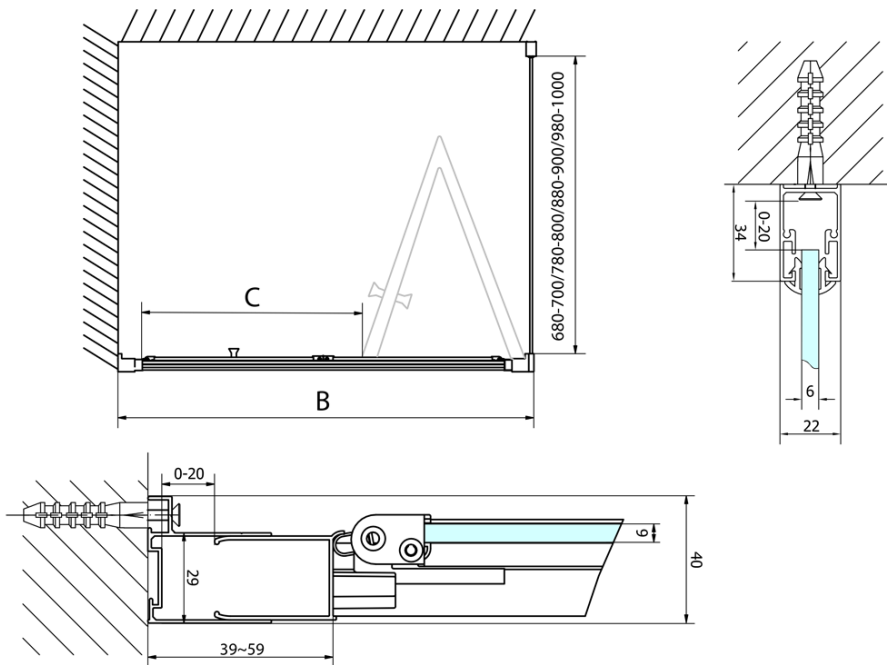

Order code: EL1980

Basic information

Brand: Polysan

Series: EASY

Size

Width: 800 mm

Height: 1900 mm

Properties

Profile colour: Chrome - polished aluminum

Shape: Alcove door

Type of opening: Folding door

Opening direction: Versatile

Opening width: 480 mm

Glass colour: TRANSPARENT glass

Glass thickness: 6 mm

Installation width from: 770 mm

Installation width up to: 810 mm

Properties: Framed design

Weight / Piece: 25.0 kg

Packaging: 1 Piece

Warranty: 2 years

Spare parts

EASY handle, pair (Order code: NDEL11)

Technical sheet

Type	EL1970	EL1980	EL1990	EL1910
A	670~710	770~810	870~910	970~1010
B	390	480	550	625

Type	EL1970	EL1980	EL1990	EL1910
B	686~726	786~826	886~926	986~1026
C	390	480	550	625