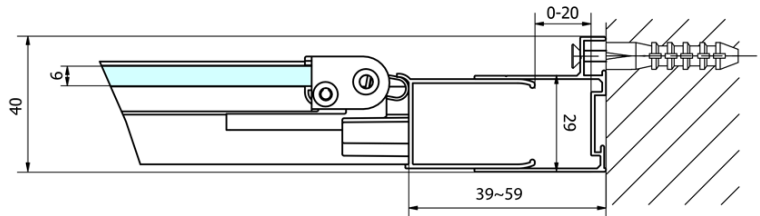

EASY Infold Shower Door 800mm, clear glass

Order code: EL1980

Basic information

Brand: Polysan

Series: EASY

Size

Width: 800 mm

Height: 1900 mm

Properties

Profile colour: Chrome - polished aluminum

Shape: Alcove door

Type of opening: Folding door

Opening direction: Versatile

Opening width: 480 mm

Glass colour: TRANSPARENT glass

Glass thickness: 6 mm

Installation width from: 770 mm

Installation width up to: 810 mm

Properties: Framed design

Weight / Piece: 25.0 kg

Packaging: 1 Piece

Warranty: 2 years

Technical sheet

Type	EL1970	EL1980	EL1990	EL1910
A	670~710	770~810	870~910	970~1010
B	390	480	550	625