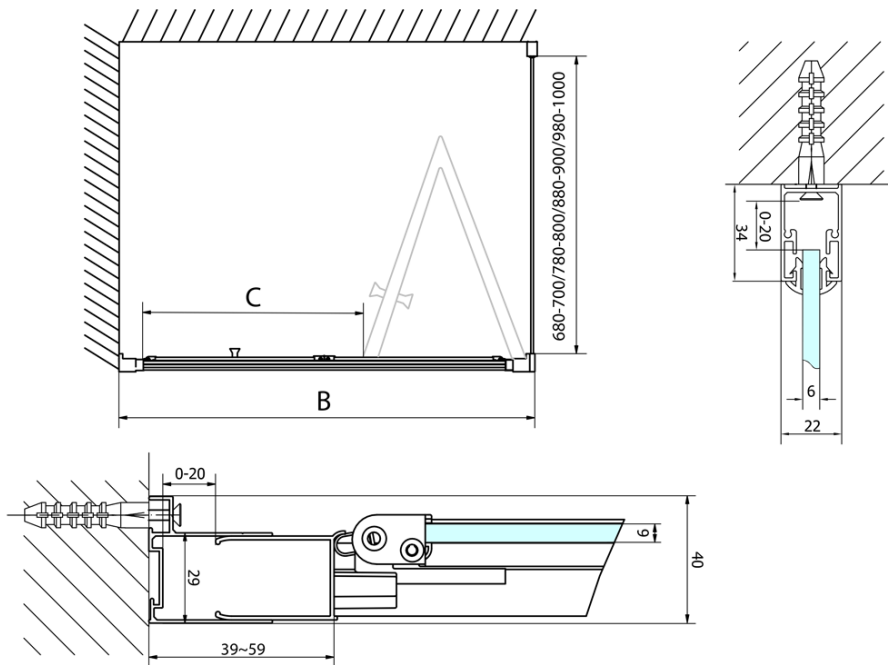

EASY Infold Shower Door 800mm, clear glass

Order code: EL1980

Basic information

Brand: Polysan

Series: EASY

Size

Width: 800 mm

Height: 1900 mm

Properties

Profile colour: Chrome - polished aluminum

Shape: Alcove door

Type of opening: Folding door

Opening direction: Versatile

Opening width: 480 mm

Glass colour: TRANSPARENT glass

Glass thickness: 6 mm

Installation width from: 770 mm

Installation width up to: 810 mm

Properties: Framed design

Weight / Piece: 25.0 kg

Packaging: 1 Piece

Warranty: 2 years

Technical sheet

Type	EL1970	EL1980	EL1990	EL1910
A	670~710	770~810	870~910	970~1010
B	390	480	550	625

Type	EL1970	EL1980	EL1990	EL1910
B	686~726	786~826	886~926	986~1026
C	390	480	550	625