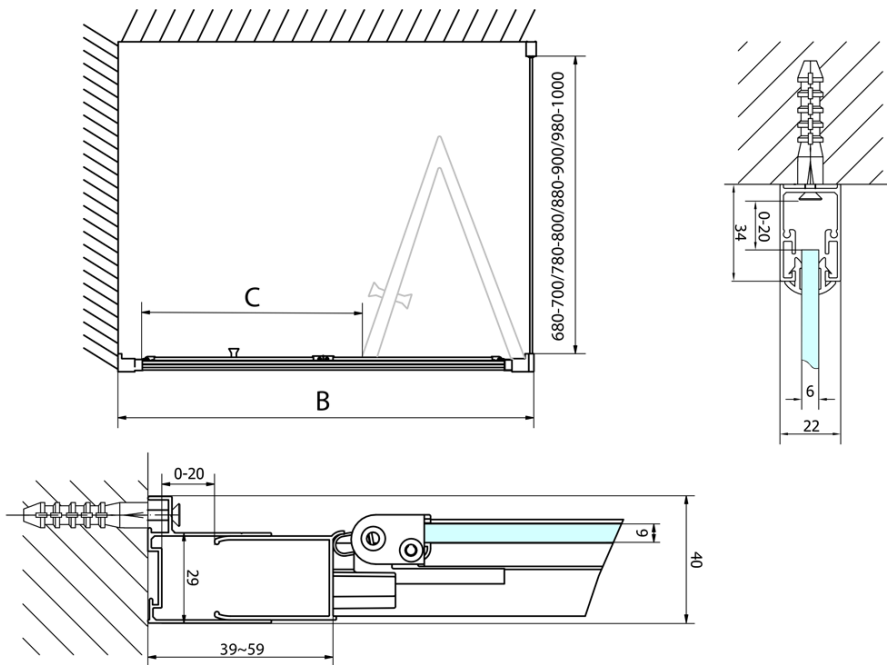

EASY Infold Shower Door 800mm, clear glass

Order code: EL1980

Basic information

Brand: Polysan

Series: EASY

Size

Width: 800 mm

Height: 1900 mm

Properties

Profile colour: Chrome - polished aluminum

Shape: Alcove door

Type of opening: Folding door

Opening direction: Versatile

Opening width: 480 mm

Glass colour: TRANSPARENT glass

Glass thickness: 6 mm

Installation width from: 770 mm

Installation width up to: 810 mm

Properties: Framed design

Weight / Piece: 25.0 kg

Packaging: 1 Piece

Warranty: 2 years

Technical sheet

Type	EL1970	EL1980	EL1990	EL1910
A	670~710	770~810	870~910	970~1010
B	390	480	550	625

Type	EL1970	EL1980	EL1990	EL1910
B	686~726	786~826	886~926	986~1026
C	390	480	550	625