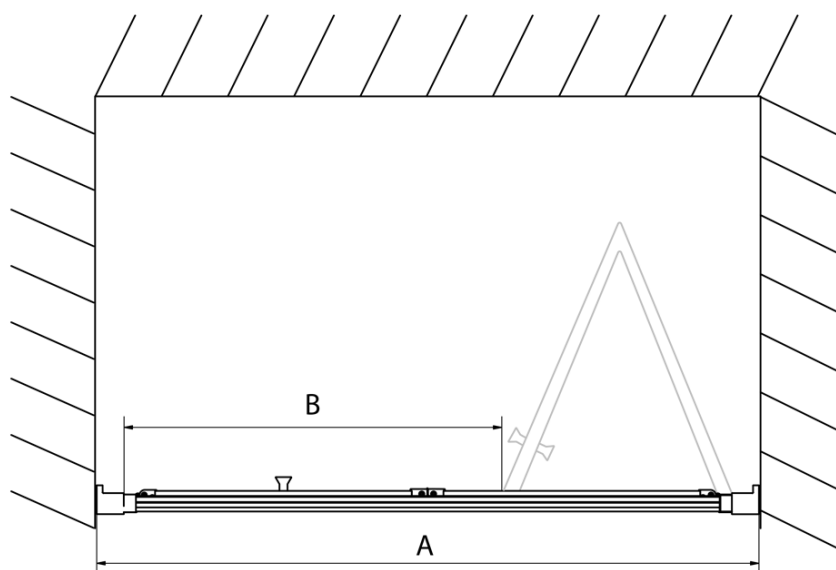

EASY Infold Shower Door 800mm, clear glass

Order code: EL1980

Basic information

Brand: Polysan

Series: EASY

Size

Width: 800 mm

Height: 1900 mm

Properties

Profile colour: Chrome - polished aluminum

Shape: Alcove door

Type of opening: Folding door

Opening direction: Versatile

Opening width: 480 mm

Glass colour: TRANSPARENT glass

Glass thickness: 6 mm

Installation width from: 770 mm

Installation width up to: 810 mm

Properties: Framed design

Weight / Piece: 25.0 kg

Packaging: 1 Piece

Warranty: 2 years

Technical sheet

Type	EL1970	EL1980	EL1990	EL1910
A	670~710	770~810	870~910	970~1010
B	390	480	550	625