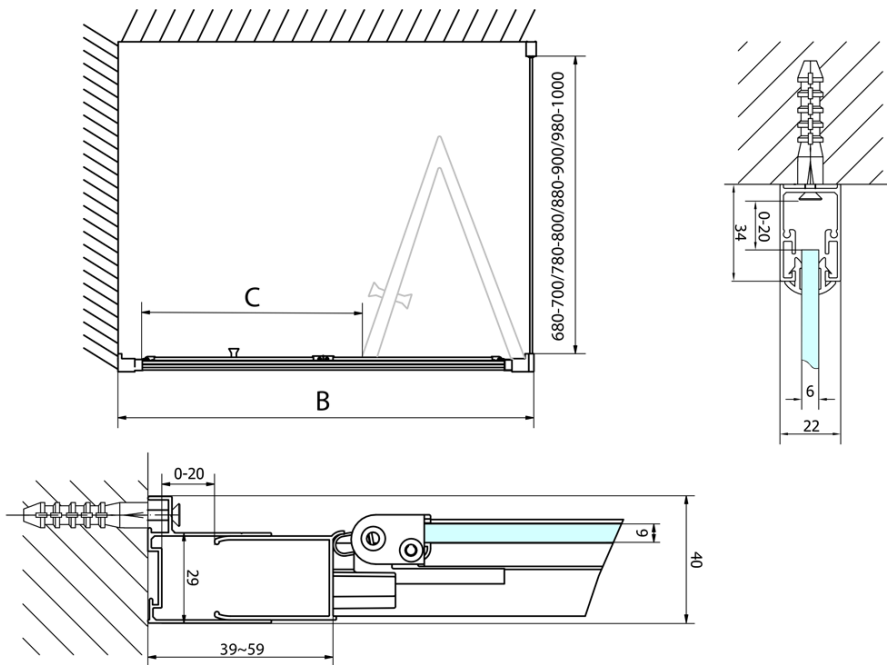

### Size

**Width:** 800 mm

**Height:** 1900 mm

### Properties

**Profile colour:** Chrome - polished aluminum

**Shape:** Alcove door

**Type of opening:** Folding door

**Opening direction:** Versatile

**Opening width:** 480 mm

**Glass colour:** TRANSPARENT glass

**Glass thickness:** 6 mm

**Installation width from:** 770 mm

**Installation width up to:** 810 mm

**Properties:** Framed design

**Weight / Piece:** 25.0 kg

**Packaging:** 1 Piece

**Warranty:** 2 years

Technical sheet

Type	EL1970	EL1980	EL1990	EL1910
A	670~710	770~810	870~910	970~1010
B	390	480	550	625

Type	EL1970	EL1980	EL1990	EL1910
B	686~726	786~826	886~926	986~1026
C	390	480	550	625