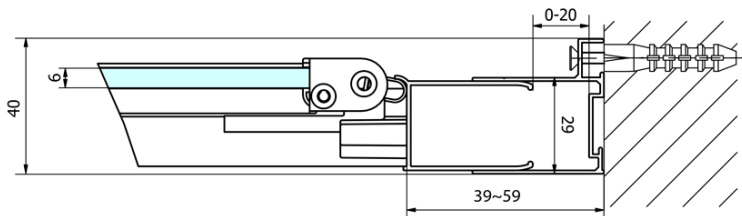

### Size

**Width:** 800 mm

**Height:** 1900 mm

### Properties

**Profile colour:** Chrome - polished aluminum

**Shape:** Alcove door

**Type of opening:** Folding door

**Opening direction:** Versatile

**Opening width:** 480 mm

**Glass colour:** TRANSPARENT glass

**Glass thickness:** 6 mm

**Installation width from:** 770 mm

**Installation width up to:** 810 mm

**Properties:** Framed design

**Weight / Piece:** 25.0 kg

**Packaging:** 1 Piece

**Warranty:** 2 years

Technical sheet

Type	EL1970	EL1980	EL1990	EL1910
A	670~710	770~810	870~910	970~1010
B	390	480	550	625

Type	EL1970	EL1980	EL1990	EL1910
B	686~726	786~826	886~926	986~1026
C	390	480	550	625