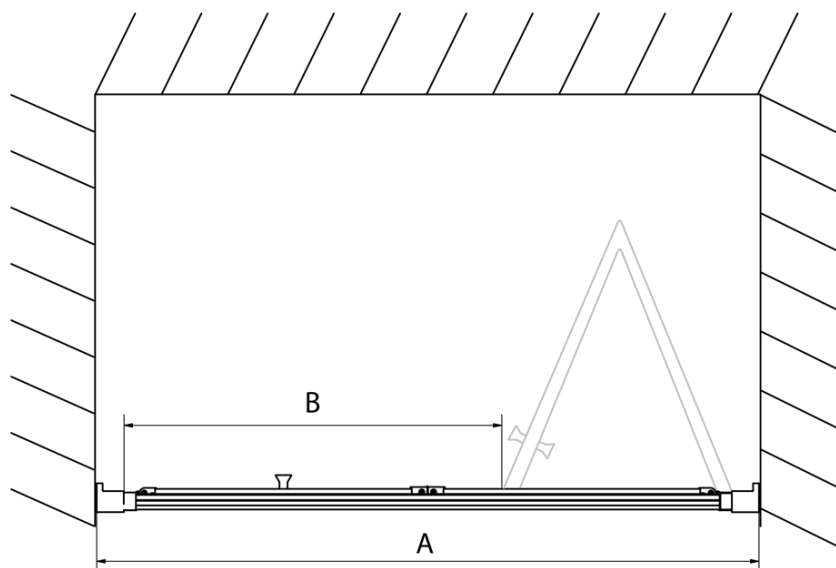

### Size

**Width:** 800 mm

**Height:** 1900 mm

### Properties

**Profile colour:** Chrome - polished aluminum

**Shape:** Alcove door

**Type of opening:** Folding door

**Opening direction:** Versatile

**Opening width:** 480 mm

**Glass colour:** TRANSPARENT glass

**Glass thickness:** 6 mm

**Installation width from:** 770 mm

**Installation width up to:** 810 mm

**Properties:** Framed design

**Weight / Piece:** 25.0 kg

**Packaging:** 1 Piece

**Warranty:** 2 years

Technical sheet

Type	EL1970	EL1980	EL1990	EL1910
A	670~710	770~810	870~910	970~1010
B	390	480	550	625

Type	EL1970	EL1980	EL1990	EL1910
B	686~726	786~826	886~926	986~1026
C	390	480	550	625