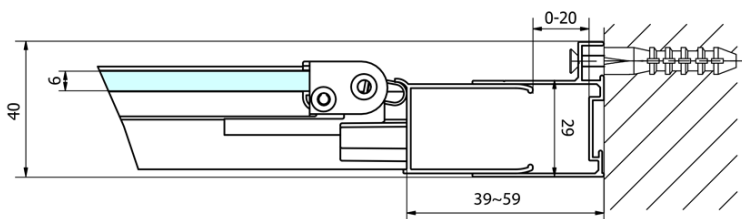

EASY Infold Shower Door 800mm, clear glass

Order code: EL1980

Basic information

Brand: Polysan

Series: EASY

Size

Width: 800 mm

Height: 1900 mm

Properties

Profile colour: Chrome - polished aluminum

Shape: Alcove door

Type of opening: Folding door

Opening direction: Versatile

Opening width: 480 mm

Glass colour: TRANSPARENT glass

Glass thickness: 6 mm

Installation width from: 770 mm

Installation width up to: 810 mm

Properties: Framed design

Weight / Piece: 25.0 kg

Packaging: 1 Piece

Warranty: 2 years

Technical sheet

Type	EL1970	EL1980	EL1990	EL1910
A	670~710	770~810	870~910	970~1010
B	390	480	550	625

Type	EL1970	EL1980	EL1990	EL1910
B	686~726	786~826	886~926	986~1026
C	390	480	550	625