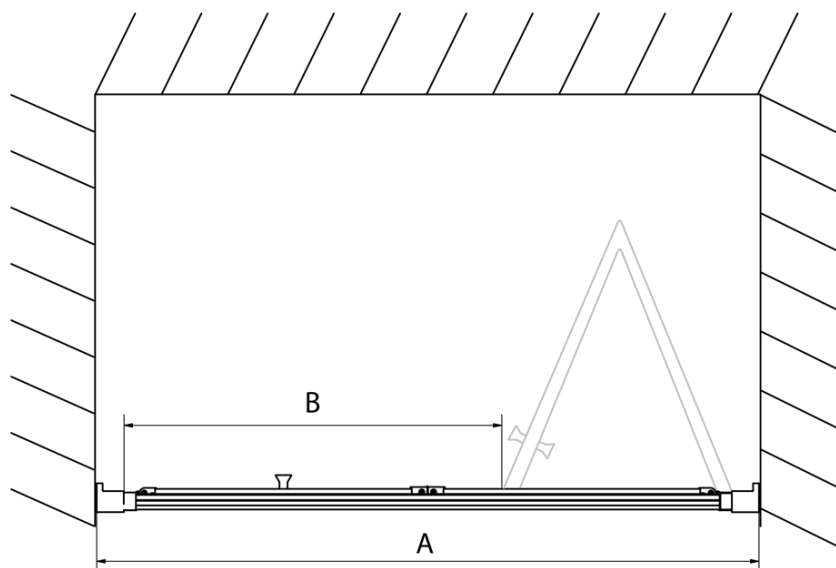

EASY Infold Shower Door 800mm, clear glass

Order code: EL1980

Basic information

Brand: Polysan

Series: EASY

Size

Width: 800 mm

Height: 1900 mm

Properties

Profile colour: Chrome - polished aluminum

Shape: Alcove door

Type of opening: Folding door

Opening direction: Versatile

Opening width: 480 mm

Glass colour: TRANSPARENT glass

Glass thickness: 6 mm

Installation width from: 770 mm

Installation width up to: 810 mm

Properties: Framed design

Weight / Piece: 25.0 kg

Packaging: 1 Piece

Warranty: 2 years

Technical sheet

Type	EL1970	EL1980	EL1990	EL1910
A	670~710	770~810	870~910	970~1010
B	390	480	550	625