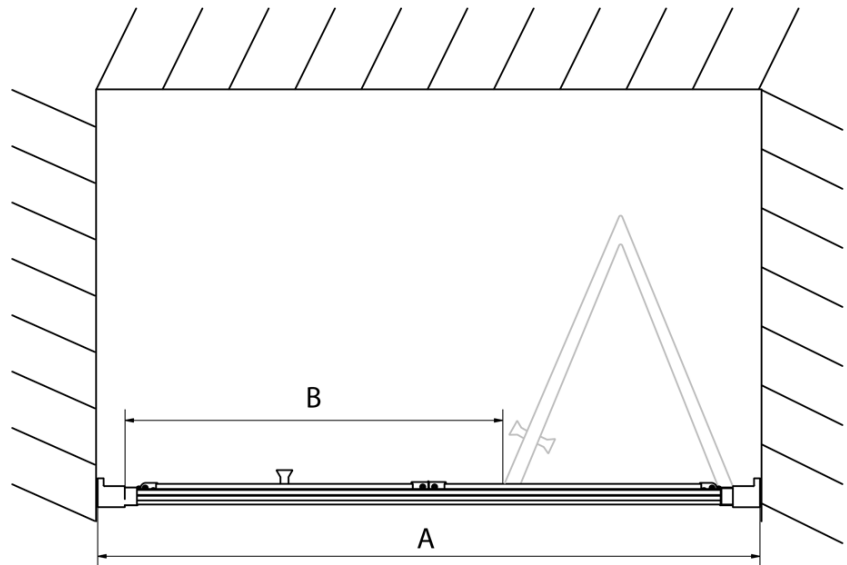

### Size

**Width:** 800 mm

**Height:** 1900 mm

### Properties

**Profile colour:** Chrome - polished aluminum

**Shape:** Alcove door

**Type of opening:** Folding door

**Opening direction:** Versatile

**Opening width:** 480 mm

**Glass colour:** TRANSPARENT glass

**Glass thickness:** 6 mm

**Installation width from:** 770 mm

**Installation width up to:** 810 mm

**Properties:** Framed design

**Weight / Piece:** 25.0 kg

**Packaging:** 1 Piece

**Warranty:** 2 years

Technical sheet

Type	EL1970	EL1980	EL1990	EL1910
A	670~710	770~810	870~910	970~1010
B	390	480	550	625

Type	EL1970	EL1980	EL1990	EL1910
B	686~726	786~826	886~926	986~1026
C	390	480	550	625