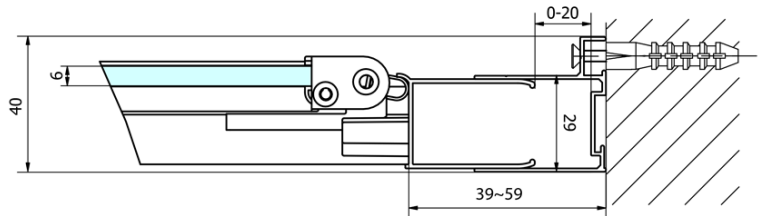

### Size

**Width:** 800 mm

**Height:** 1900 mm

### Properties

**Profile colour:** Chrome - polished aluminum

**Shape:** Alcove door

**Type of opening:** Folding door

**Opening direction:** Versatile

**Opening width:** 480 mm

**Glass colour:** TRANSPARENT glass

**Glass thickness:** 6 mm

**Installation width from:** 770 mm

**Installation width up to:** 810 mm

**Properties:** Framed design

**Weight / Piece:** 25.0 kg

**Packaging:** 1 Piece

**Warranty:** 2 years

Technical sheet

Type	EL1970	EL1980	EL1990	EL1910
A	670~710	770~810	870~910	970~1010
B	390	480	550	625

Type	EL1970	EL1980	EL1990	EL1910
B	686~726	786~826	886~926	986~1026
C	390	480	550	625