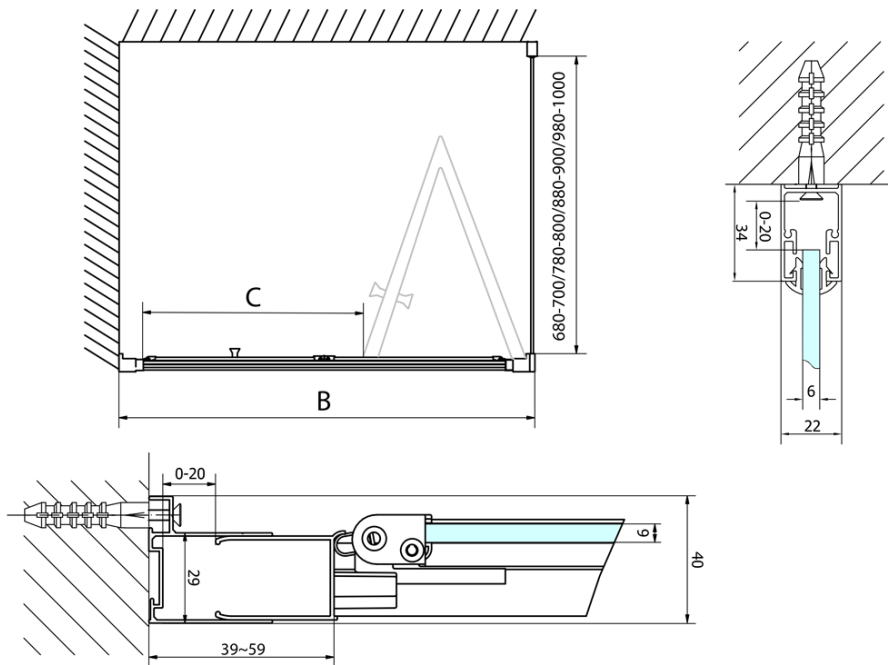

### Size

**Width:** 800 mm

**Height:** 1900 mm

### Properties

**Profile colour:** Chrome - polished aluminum

**Shape:** Alcove door

**Type of opening:** Folding door

**Opening direction:** Versatile

**Opening width:** 480 mm

**Glass colour:** TRANSPARENT glass

**Glass thickness:** 6 mm

**Installation width from:** 770 mm

**Installation width up to:** 810 mm

**Properties:** Framed design

**Weight / Piece:** 25.0 kg

**Packaging:** 1 Piece

**Warranty:** 2 years

Technical sheet

Type	EL1970	EL1980	EL1990	EL1910
A	670~710	770~810	870~910	970~1010
B	390	480	550	625

Type	EL1970	EL1980	EL1990	EL1910
B	686~726	786~826	886~926	986~1026
C	390	480	550	625