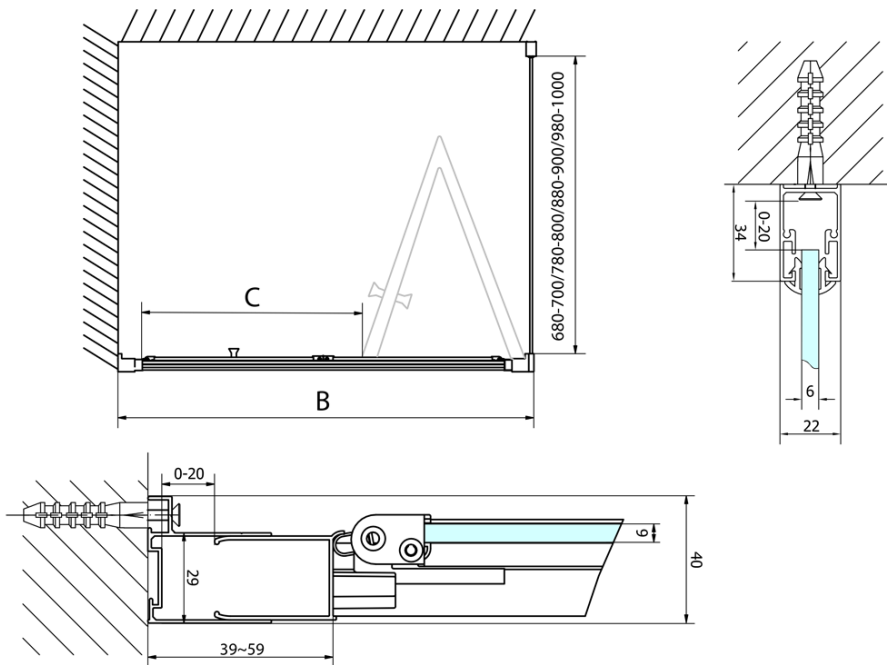

Order code: EL1970

Basic information

Brand: Polysan
Series: EASY

Size

Width: 700 mm
Height: 1900 mm

Properties

Profile colour: Chrome - polished aluminum
Shape: Alcove door
Type of opening: Folding door
Opening direction: Versatile
Opening width: 390 mm
Glass colour: TRANSPARENT glass
Glass thickness: 6 mm
Installation width from: 670 mm
Installation width up to: 710 mm
Properties: Framed design
Weight / Piece: 22.0 kg
Packaging: 1 Piece
Warranty: 2 years

Spare parts

EASY handle, pair (Order code: NDEL11)

Technical sheet

Type	EL1970	EL1980	EL1990	EL1910
A	670~710	770~810	870~910	970~1010
B	390	480	550	625

Type	EL1970	EL1980	EL1990	EL1910
B	686~726	786~826	886~926	986~1026
C	390	480	550	625