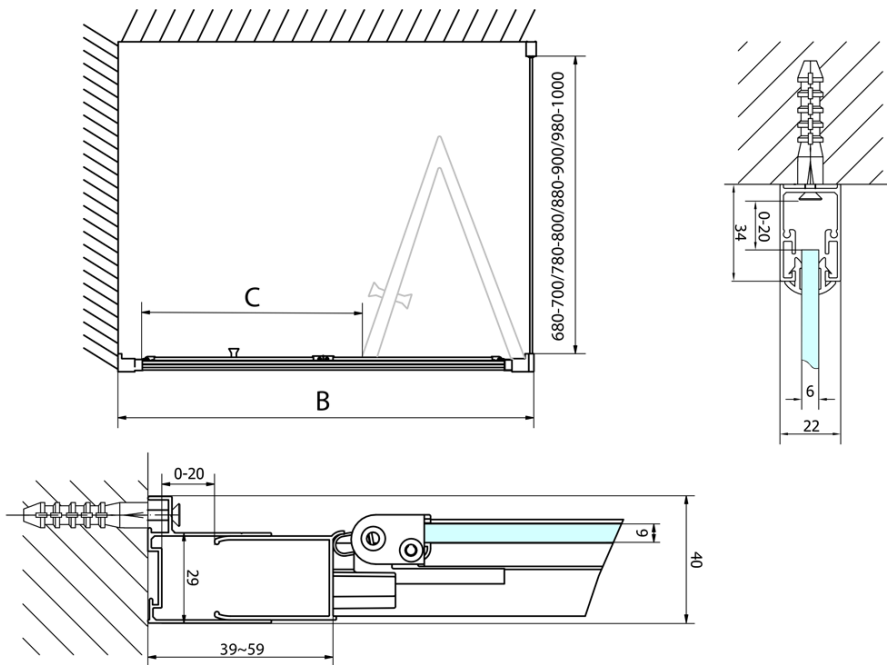

Order code: EL1970

Basic information

Brand: Polysan
Series: EASY

Size

Width: 700 mm
Height: 1900 mm

Properties

Profile colour: Chrome - polished aluminum
Shape: Alcove door
Type of opening: Folding door
Opening direction: Versatile
Opening width: 390 mm
Glass colour: TRANSPARENT glass
Glass thickness: 6 mm
Installation width from: 670 mm
Installation width up to: 710 mm
Properties: Framed design
Weight / Piece: 22.0 kg
Packaging: 1 Piece
Warranty: 2 years

Technical sheet

| Type | EL1970 | EL1980 | EL1990 | EL1910 |
|------|---------|---------|---------|----------|
| A | 670~710 | 770~810 | 870~910 | 970~1010 |
| B | 390 | 480 | 550 | 625 |

| Type | EL1970 | EL1980 | EL1990 | EL1910 |
|------|---------|---------|---------|----------|
| B | 686~726 | 786~826 | 886~926 | 986~1026 |
| C | 390 | 480 | 550 | 625 |