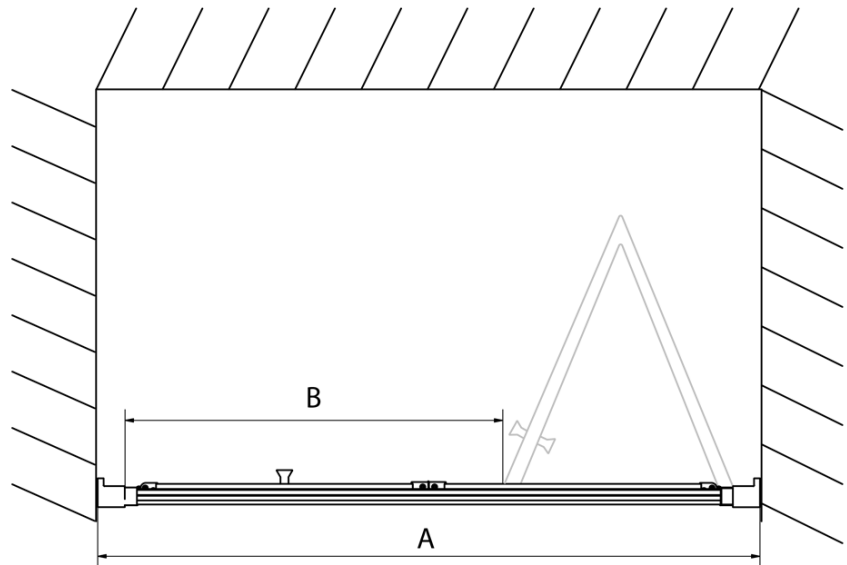

Order code: EL1970

Basic information

Brand: Polysan
Series: EASY

Size

Width: 700 mm
Height: 1900 mm

Properties

Profile colour: Chrome - polished aluminum
Shape: Alcove door
Type of opening: Folding door
Opening direction: Versatile
Opening width: 390 mm
Glass colour: TRANSPARENT glass
Glass thickness: 6 mm
Installation width from: 670 mm
Installation width up to: 710 mm
Properties: Framed design
Weight / Piece: 22.0 kg
Packaging: 1 Piece
Warranty: 2 years

Technical sheet

| Type | EL1970 | EL1980 | EL1990 | EL1910 |
|------|---------|---------|---------|----------|
| A | 670~710 | 770~810 | 870~910 | 970~1010 |
| B | 390 | 480 | 550 | 625 |

| Type | EL1970 | EL1980 | EL1990 | EL1910 |
|------|---------|---------|---------|----------|
| B | 686~726 | 786~826 | 886~926 | 986~1026 |
| C | 390 | 480 | 550 | 625 |