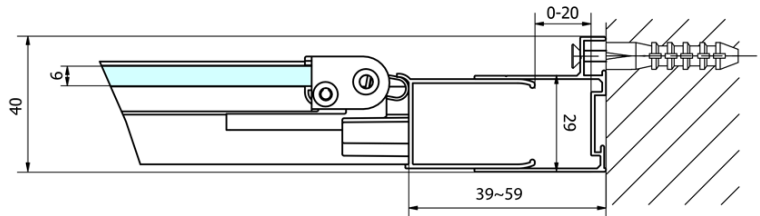

Order code: EL1970

Basic information

Brand: Polysan
Series: EASY

Size

Width: 700 mm
Height: 1900 mm

Properties

Profile colour: Chrome - polished aluminum
Shape: Alcove door
Type of opening: Folding door
Opening direction: Versatile
Opening width: 390 mm
Glass colour: TRANSPARENT glass
Glass thickness: 6 mm
Installation width from: 670 mm
Installation width up to: 710 mm
Properties: Framed design
Weight / Piece: 22.0 kg
Packaging: 1 Piece
Warranty: 2 years

Technical sheet

| Type | EL1970 | EL1980 | EL1990 | EL1910 |
|------|---------|---------|---------|----------|
| A | 670~710 | 770~810 | 870~910 | 970~1010 |
| B | 390 | 480 | 550 | 625 |

| Type | EL1970 | EL1980 | EL1990 | EL1910 |
|------|---------|---------|---------|----------|
| B | 686~726 | 786~826 | 886~926 | 986~1026 |
| C | 390 | 480 | 550 | 625 |