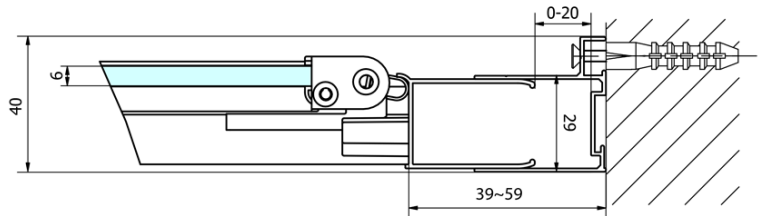

Order code: EL1970

Basic information

Brand: Polysan
Series: EASY

Size

Width: 700 mm
Height: 1900 mm

Properties

Profile colour: Chrome - polished aluminum
Shape: Alcove door
Type of opening: Folding door
Opening direction: Versatile
Opening width: 390 mm
Glass colour: TRANSPARENT glass
Glass thickness: 6 mm
Installation width from: 670 mm
Installation width up to: 710 mm
Properties: Framed design
Weight / Piece: 22.0 kg
Packaging: 1 Piece
Warranty: 2 years

Spare parts

EASY handle, pair (Order code: NDEL11)

Technical sheet

Type	EL1970	EL1980	EL1990	EL1910
A	670~710	770~810	870~910	970~1010
B	390	480	550	625

Type	EL1970	EL1980	EL1990	EL1910
B	686~726	786~826	886~926	986~1026
C	390	480	550	625