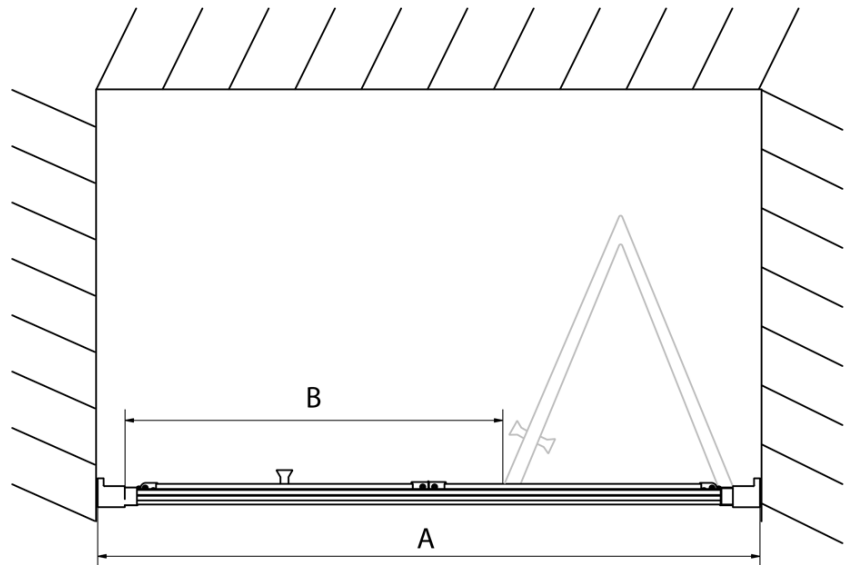

Order code: EL1970

Basic information

Brand: Polysan
Series: EASY

Size

Width: 700 mm
Height: 1900 mm

Properties

Profile colour: Chrome - polished aluminum
Shape: Alcove door
Type of opening: Folding door
Opening direction: Versatile
Opening width: 390 mm
Glass colour: TRANSPARENT glass
Glass thickness: 6 mm
Installation width from: 670 mm
Installation width up to: 710 mm
Properties: Framed design
Weight / Piece: 22.0 kg
Packaging: 1 Piece
Warranty: 2 years

Spare parts

EASY handle, pair (Order code: NDEL11)

Technical sheet

Type	EL1970	EL1980	EL1990	EL1910
A	670~710	770~810	870~910	970~1010
B	390	480	550	625

Type	EL1970	EL1980	EL1990	EL1910
B	686~726	786~826	886~926	986~1026
C	390	480	550	625