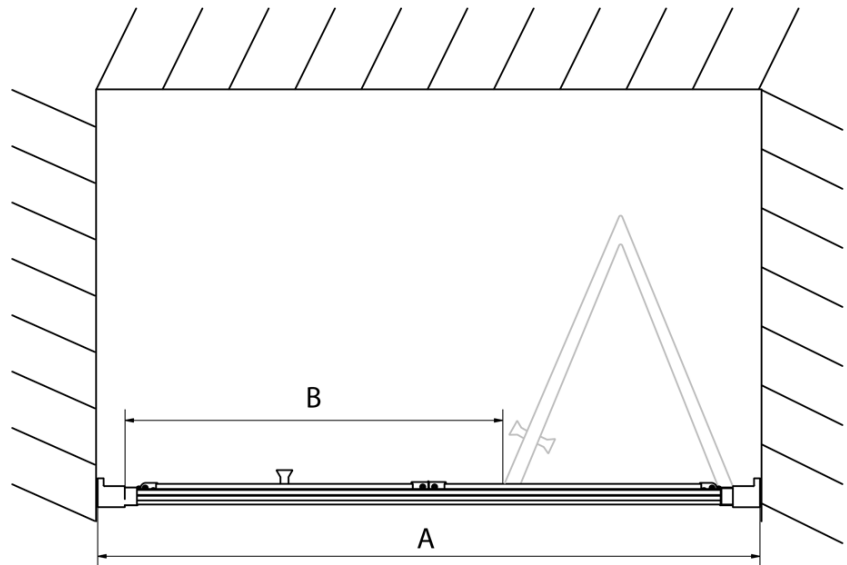

### Size

**Width:** 700 mm

**Height:** 1900 mm

### Properties

**Profile colour:** Chrome - polished aluminum

**Shape:** Alcove door

**Type of opening:** Folding door

**Opening direction:** Versatile

**Opening width:** 390 mm

**Glass colour:** TRANSPARENT glass

**Glass thickness:** 6 mm

**Installation width from:** 670 mm

**Installation width up to:** 710 mm

**Properties:** Framed design

**Weight / Piece:** 22.0 kg

**Packaging:** 1 Piece

**Warranty:** 2 years

Technical sheet

Type	EL1970	EL1980	EL1990	EL1910
A	670~710	770~810	870~910	970~1010
B	390	480	550	625

Type	EL1970	EL1980	EL1990	EL1910
B	686~726	786~826	886~926	986~1026
C	390	480	550	625