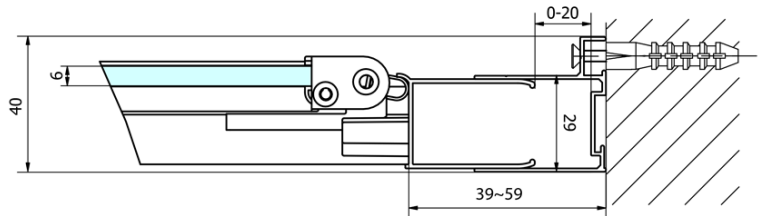

### Size

**Width:** 700 mm

**Height:** 1900 mm

### Properties

**Profile colour:** Chrome - polished aluminum

**Shape:** Alcove door

**Type of opening:** Folding door

**Opening direction:** Versatile

**Opening width:** 390 mm

**Glass colour:** TRANSPARENT glass

**Glass thickness:** 6 mm

**Installation width from:** 670 mm

**Installation width up to:** 710 mm

**Properties:** Framed design

**Weight / Piece:** 22.0 kg

**Packaging:** 1 Piece

**Warranty:** 2 years

Technical sheet

Type	EL1970	EL1980	EL1990	EL1910
A	670~710	770~810	870~910	970~1010
B	390	480	550	625

Type	EL1970	EL1980	EL1990	EL1910
B	686~726	786~826	886~926	986~1026
C	390	480	550	625