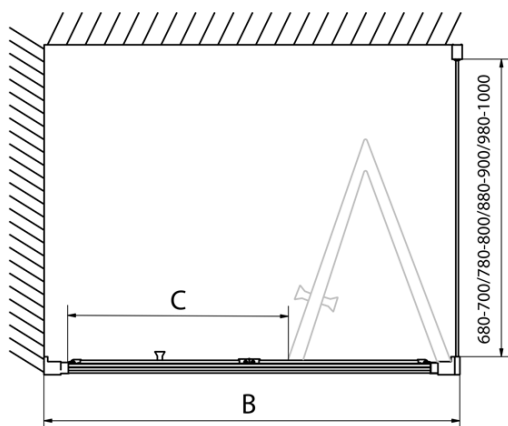

### Size

**Width:** 700 mm

**Height:** 1900 mm

### Properties

**Profile colour:** Chrome - polished aluminum

**Shape:** Alcove door

**Type of opening:** Folding door

**Opening direction:** Versatile

**Opening width:** 390 mm

**Glass colour:** TRANSPARENT glass

**Glass thickness:** 6 mm

**Installation width from:** 670 mm

**Installation width up to:** 710 mm

**Properties:** Framed design

**Weight / Piece:** 22.0 kg

**Packaging:** 1 Piece

**Warranty:** 2 years

Technical sheet

Type	EL1970	EL1980	EL1990	EL1910
A	670~710	770~810	870~910	970~1010
B	390	480	550	625

Type	EL1970	EL1980	EL1990	EL1910
B	686~726	786~826	886~926	986~1026
C	390	480	550	625