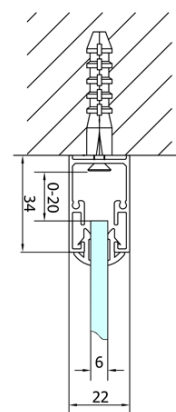

### Size

**Width:** 700 mm

**Height:** 1900 mm

### Properties

**Profile colour:** Chrome - polished aluminum

**Shape:** Alcove door

**Type of opening:** Folding door

**Opening direction:** Versatile

**Opening width:** 390 mm

**Glass colour:** TRANSPARENT glass

**Glass thickness:** 6 mm

**Installation width from:** 670 mm

**Installation width up to:** 710 mm

**Properties:** Framed design

**Weight / Piece:** 22.0 kg

**Packaging:** 1 Piece

**Warranty:** 2 years

Technical sheet

Type	EL1970	EL1980	EL1990	EL1910
A	670~710	770~810	870~910	970~1010
B	390	480	550	625

Type	EL1970	EL1980	EL1990	EL1910
B	686~726	786~826	886~926	986~1026
C	390	480	550	625