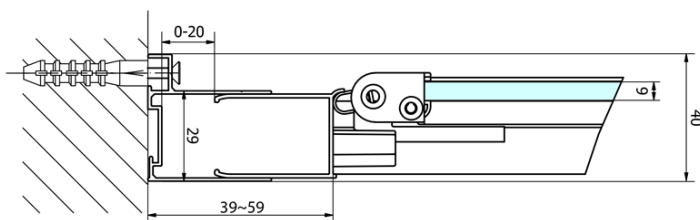

### Size

**Width:** 700 mm

**Height:** 1900 mm

### Properties

**Profile colour:** Chrome - polished aluminum

**Shape:** Alcove door

**Type of opening:** Folding door

**Opening direction:** Versatile

**Opening width:** 390 mm

**Glass colour:** TRANSPARENT glass

**Glass thickness:** 6 mm

**Installation width from:** 670 mm

**Installation width up to:** 710 mm

**Properties:** Framed design

**Weight / Piece:** 22.0 kg

**Packaging:** 1 Piece

**Warranty:** 2 years

Technical sheet

Type	EL1970	EL1980	EL1990	EL1910
A	670~710	770~810	870~910	970~1010
B	390	480	550	625

Type	EL1970	EL1980	EL1990	EL1910
B	686~726	786~826	886~926	986~1026
C	390	480	550	625