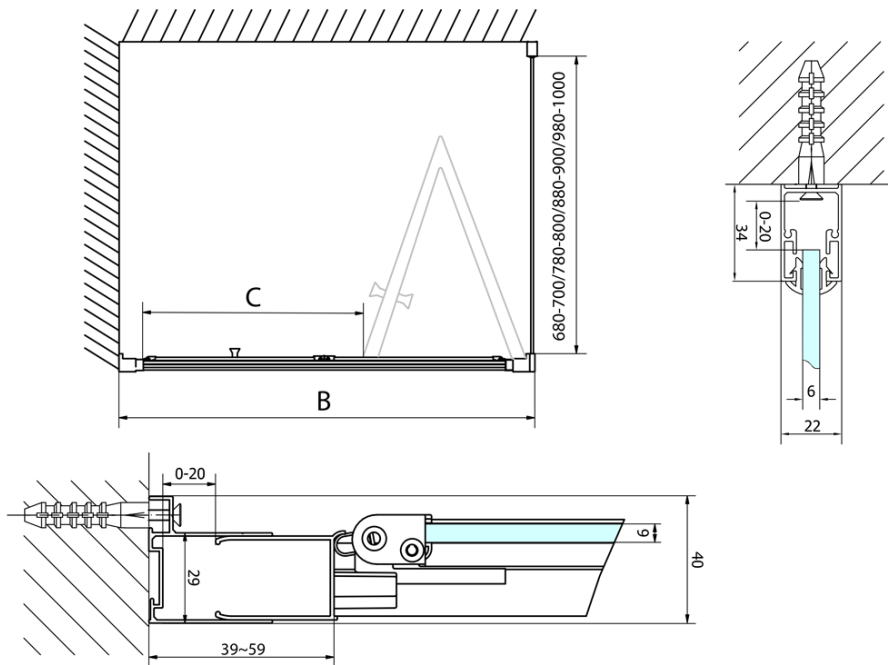

Order code: EL1970

Basic information

Brand: Polysan

Series: EASY

Size

Width: 700 mm

Height: 1900 mm

Properties

Profile colour: Chrome - polished aluminum

Shape: Alcove door

Type of opening: Folding door

Opening direction: Versatile

Opening width: 390 mm

Glass colour: TRANSPARENT glass

Glass thickness: 6 mm

Installation width from: 670 mm

Installation width up to: 710 mm

Properties: Framed design

Weight / Piece: 22.0 kg

Packaging: 1 Piece

Warranty: 2 years

Technical sheet

Type	EL1970	EL1980	EL1990	EL1910
A	670~710	770~810	870~910	970~1010
B	390	480	550	625

Type	EL1970	EL1980	EL1990	EL1910
B	686~726	786~826	886~926	986~1026
C	390	480	550	625