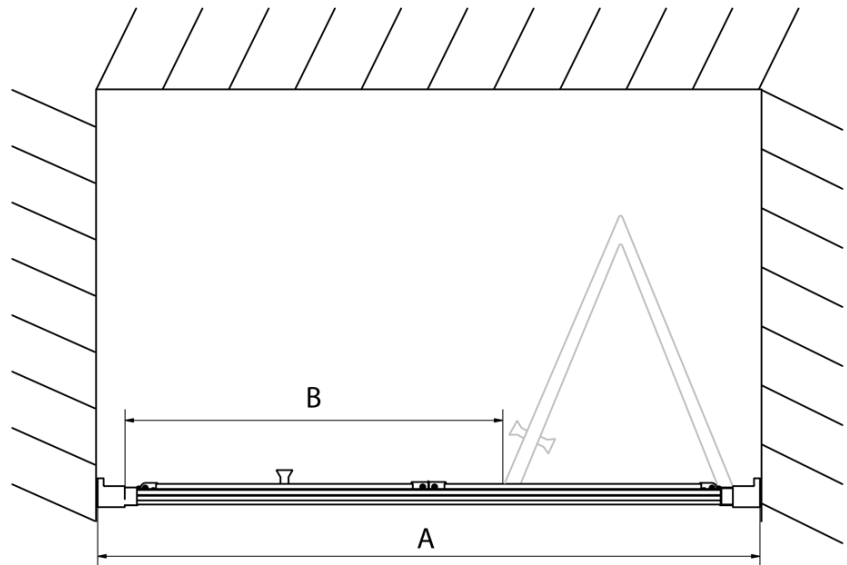

Profile colour: Chrome - polished aluminum

Shape: Alcove door

Type of opening: Folding door

Opening direction: Versatile

Opening width: 390 mm

Glass colour: TRANSPARENT glass

Glass thickness: 6 mm

Installation width from: 670 mm

Installation width up to: 710 mm

Properties: Framed design

Weight / Piece: 22.0 kg

Packaging: 1 Piece

Warranty: 2 years

Technical sheet

Type	EL1970	EL1980	EL1990	EL1910
A	670~710	770~810	870~910	970~1010
B	390	480	550	625

Type	EL1970	EL1980	EL1990	EL1910
B	686~726	786~826	886~926	986~1026
C	390	480	550	625