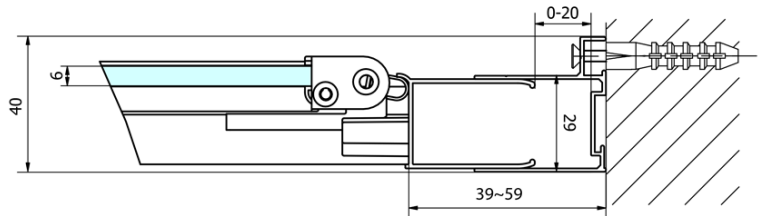

Profile colour: Chrome - polished aluminum

Shape: Alcove door

Type of opening: Folding door

Opening direction: Versatile

Opening width: 390 mm

Glass colour: TRANSPARENT glass

Glass thickness: 6 mm

Installation width from: 670 mm

Installation width up to: 710 mm

Properties: Framed design

Weight / Piece: 22.0 kg

Packaging: 1 Piece

Warranty: 2 years

Technical sheet

Type	EL1970	EL1980	EL1990	EL1910
A	670~710	770~810	870~910	970~1010
B	390	480	550	625