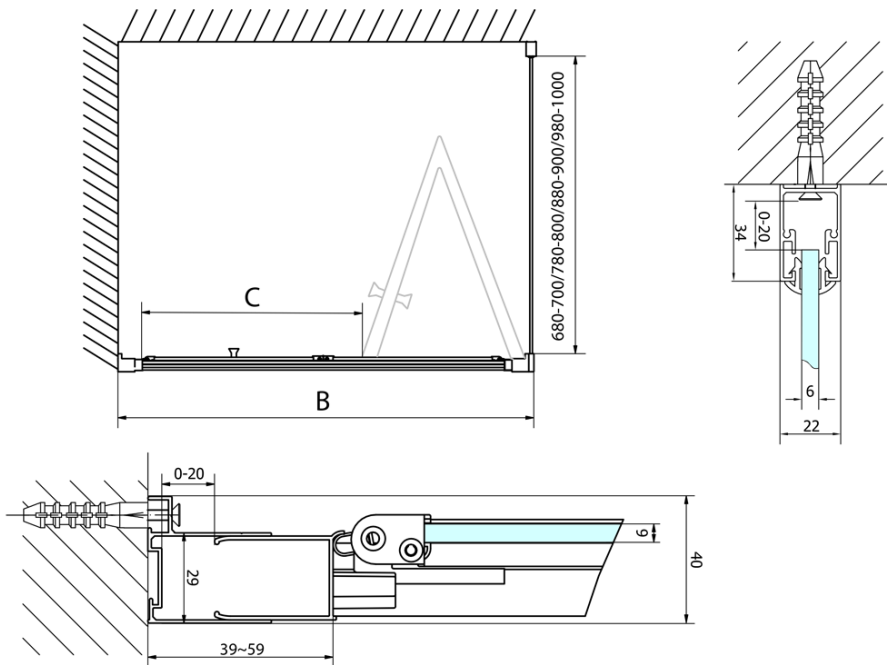

Order code: EL1970

Basic information

Brand: Polysan

Series: EASY

Size

Width: 700 mm

Height: 1900 mm

Properties

Profile colour: Chrome - polished aluminum

Shape: Alcove door

Type of opening: Folding door

Opening direction: Versatile

Opening width: 390 mm

Glass colour: TRANSPARENT glass

Glass thickness: 6 mm

Installation width from: 670 mm

Installation width up to: 710 mm

Properties: Framed design

Weight / Piece: 22.0 kg

Packaging: 1 Piece

Warranty: 2 years

Technical sheet

Type	EL1970	EL1980	EL1990	EL1910
A	670~710	770~810	870~910	970~1010
B	390	480	550	625

Type	EL1970	EL1980	EL1990	EL1910
B	686~726	786~826	886~926	986~1026
C	390	480	550	625