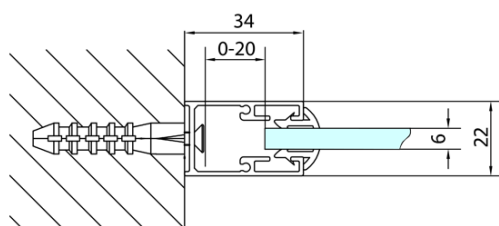

Profile colour: Chrome - polished aluminum

Shape: Fixed panel for shower door

Glass colour: TRANSPARENT glass

Glass thickness: 6 mm

Weight / Piece: 22.0 kg

Packaging: 1 Piece

Warranty: 2 years

Spare parts

Set of vertical seals (Order code: NDAE11)

Set of magnetic seals (Order code: NDAE10)

Wall profile (Order code: NDAE12)

Lower tiltable roller (Order code: NDAE33)

Set of crimp seals (Order code: NDAE14)

Stop right (Order code: NDAE06P)

Top covers (Order code: NDAE01LP)

Stop left (Order code: NDAE06L)

Upper roller (Order code: NDAE32)

Technical sheet

MODEL	A
MD3116	730-750
MD3316	880-900