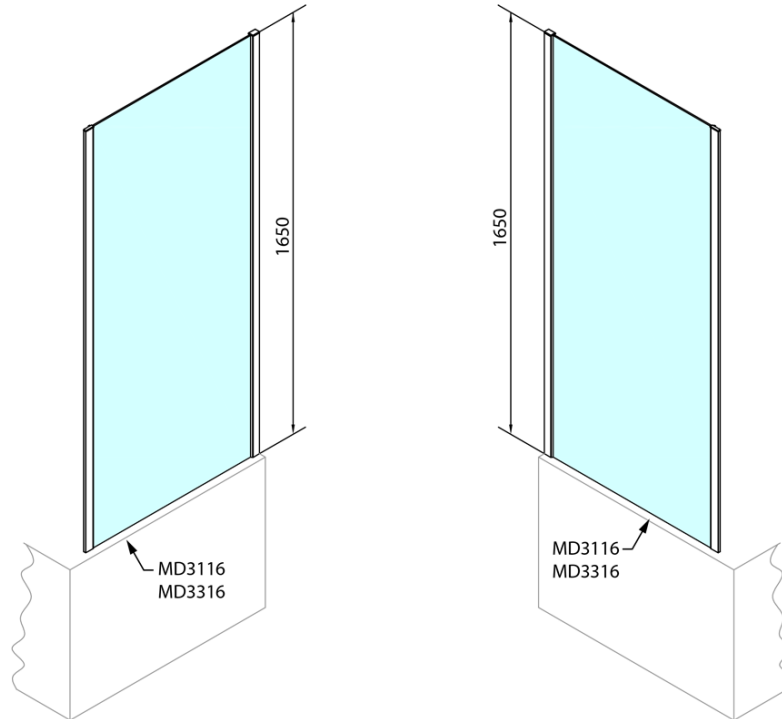

Order code: MD3316

Basic information

Brand: Polysan

Series: DEEP

Size

Width: 900 mm

Height: 1650 mm

Properties

Profile colour: Chrome - polished aluminum

Shape: Fixed panel for shower door

Glass colour: TRANSPARENT glass

Glass thickness: 6 mm

Weight / Piece: 22.0 kg

Packaging: 1 Piece

Warranty: 2 years

Spare parts

Set of vertical seals (Order code: NDAE11)

Set of magnetic seals (Order code: NDAE10)

Wall profile (Order code: NDAE12)

Lower tiltable roller (Order code: NDAE33)

Set of crimp seals (Order code: NDAE14)

Stop right (Order code: NDAE06P)

Top covers (Order code: NDAE01LP)

Stop left (Order code: NDAE06L)

Upper roller (Order code: NDAE32)

Technical sheet

MODEL	A
MD3116	730-750
MD3316	880-900