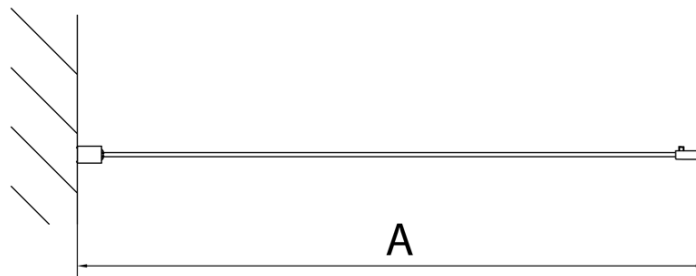

Order code: MD3316

Basic information

Brand: Polysan

Series: DEEP

Size

Width: 900 mm

Height: 1650 mm

Properties

Profile colour: Chrome - polished aluminum

Shape: Fixed panel for shower door

Glass colour: TRANSPARENT glass

Glass thickness: 6 mm

Weight / Piece: 22.0 kg

Packaging: 1 Piece

Warranty: 2 years

Spare parts

Set of vertical seals (Order code: NDAE11)

Set of magnetic seals (Order code: NDAE10)

Wall profile (Order code: NDAE12)

Lower tiltable roller (Order code: NDAE33)

Set of crimp seals (Order code: NDAE14)

Stop right (Order code: NDAE06P)

Top covers (Order code: NDAE01LP)

Stop left (Order code: NDAE06L)

Upper roller (Order code: NDAE32)

Technical sheet

MODEL	A
MD3116	730-750
MD3316	880-900