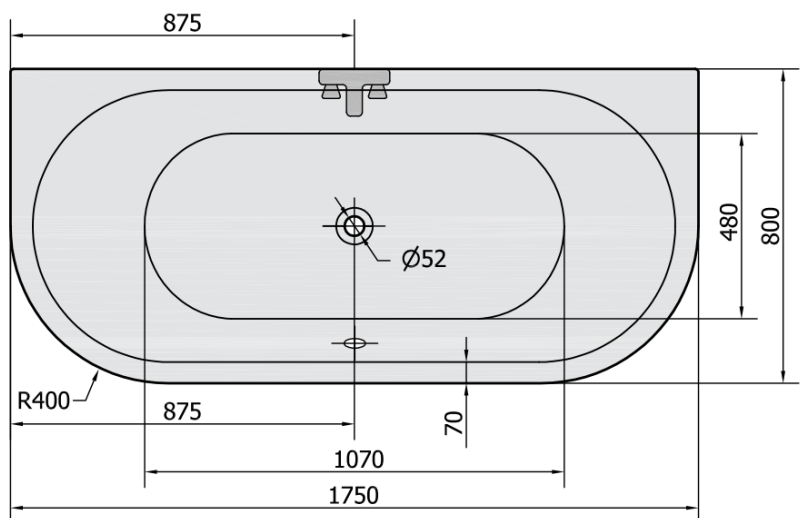

VIVA D Acrylic back to wall Bath tub 175x80x47cm, White

Order code: 89119

Basic information

Brand: Polysan

Size

Length: 1750 mm

Width: 800 mm

Height: 470 mm

Volume: 235 l

Properties

Colour: White

Colour options: According to the Swatch

Material: Acrylate

Shape: Wall

Installation: Built-in

Waste diameter: 52 mm

Properties: Bilateral, Edge height 40 mm (Standard)

Package does not contain: Trap, Pop Up Bath Waste

Weight / Piece: 23.71 kg

Packaging: 1 Piece

Warranty: 10 years

We recommend buy

1 Piece Pop Up Bath Waste (L) 800mm, Plug 72mm, Chrome (Order code: 71852)

VOLUME 235L