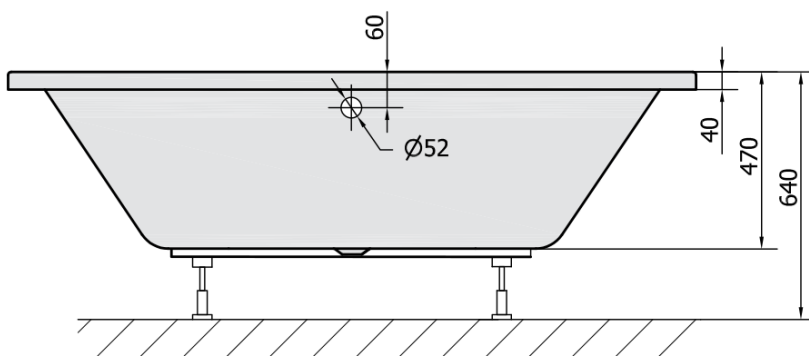

VIVA D Acrylic back to wall Bath tub 175x80x47cm, White

Order code: 89119

Basic information

Brand: Polysan

Size

Length: 1750 mm

Width: 800 mm

Height: 470 mm

Volume: 235 l

Properties

Colour: White

Colour options: According to the Swatch

Material: Acrylate

Shape: Wall

Installation: Built-in

Waste diameter: 52 mm

Properties: Bilateral, Edge height 40 mm (Standard)

Package does not contain: Trap, Pop Up Bath Waste

Weight / Piece: 23.71 kg

Packaging: 1 Piece

Warranty: 10 years

We recommend buy

1 Piece Pop Up Bath Waste (L) 800mm, Plug 72mm, Chrome (Order code: 71852)

VOLUME 235L