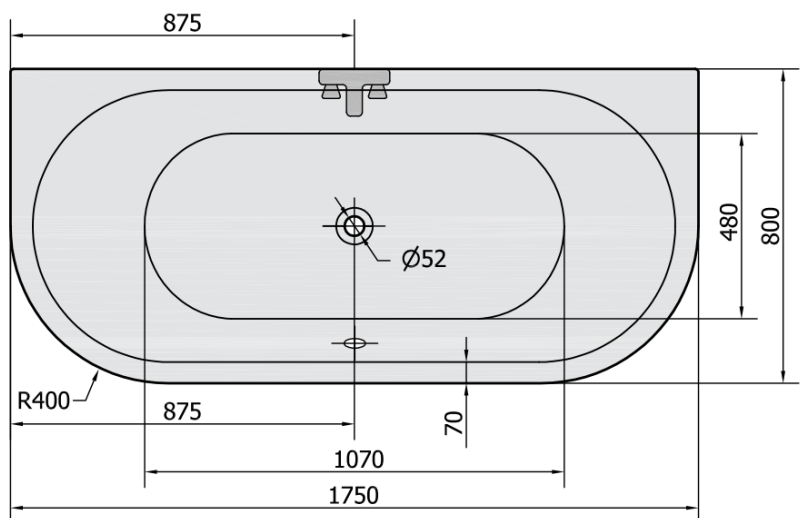

VIVA D Acrylic back to wall Bath tub 175x80x47cm, White

Order code: 89119

Basic information

Brand: Polysan

Size

Length: 1750 mm

Width: 800 mm

Height: 470 mm

Volume: 235 l

Properties

Colour: White

Colour options: According to the Swatch

Material: Acrylate

Shape: Wall

Installation: Built-in

Waste diameter: 52 mm

Properties: Bilateral, Edge height 40 mm (Standard)

Package does not contain: Pop Up Bath Waste

Weight / Piece: 23.71 kg

Packaging: 1 Piece

Warranty: 10 years

We recommend buy

1 Piece Pop Up Bath Waste (L) 775mm, Plug 72mm, Chrome (Order code: 71681)

VOLUME 235L