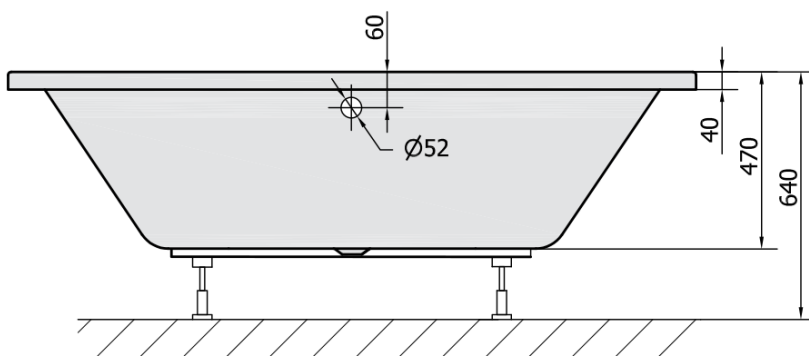

VIVA D Acrylic back to wall Bath tub 175x80x47cm, White

Order code: 89119

Basic information

Brand: Polysan

Size

Length: 1750 mm

Width: 800 mm

Height: 470 mm

Volume: 235 l

Properties

Colour: White

Colour options: According to the Swatch

Material: Acrylate

Shape: Wall

Installation: Built-in

Waste diameter: 52 mm

Properties: Bilateral, Edge height 40 mm (Standard)

Package does not contain: Pop Up Bath Waste

Weight / Piece: 23.71 kg

Packaging: 1 Piece

Warranty: 10 years

We recommend buy

1 Piece Pop Up Bath Waste (L) 775mm, Plug 72mm, Chrome (Order code: 71681)

VOLUME 235L