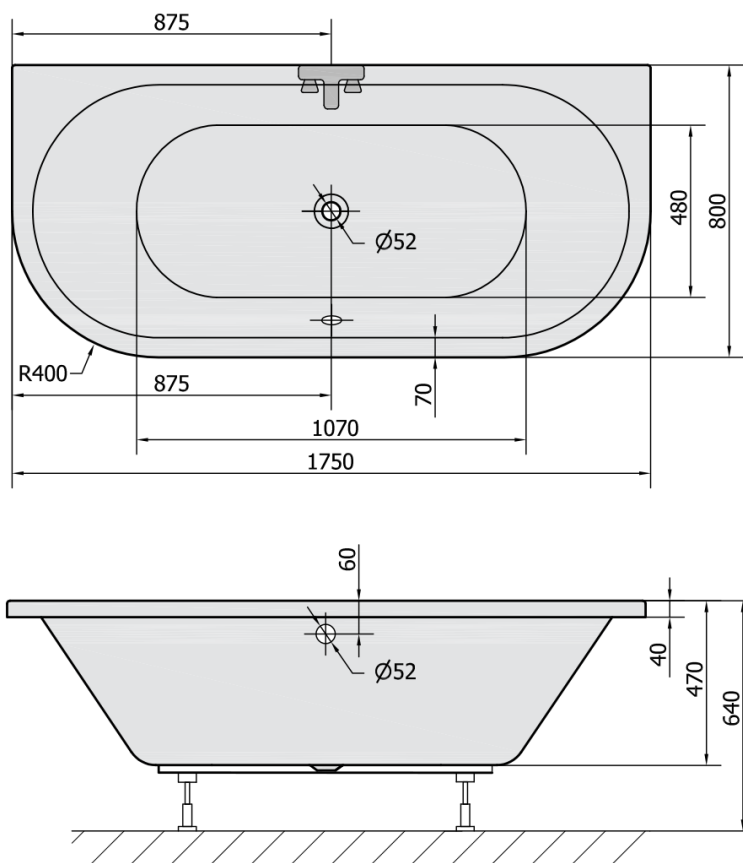

VIVA D Acrylic back to wall Bath tub 175x80x47cm, White

Order code: 89119

Size

Length: 1750 mm
Width: 800 mm
Height: 470 mm
Volume: 235 l

Properties

Colour: White
Material: Acrylate
Warranty: 10 years

Technical sheet

VOLUME 235L