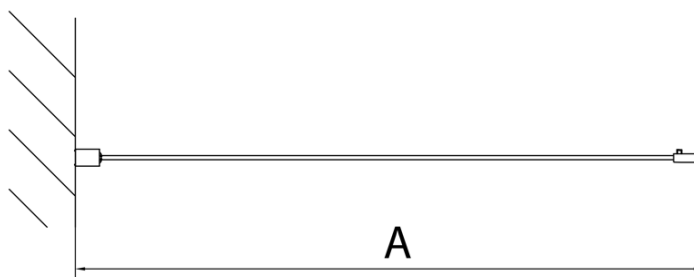

Order code: MD3116

Basic information

Brand: Polysan

Series: DEEP

Size

Width: 750 mm

Height: 1650 mm

Properties

Profile colour: Chrome - polished aluminum

Shape: Fixed panel for shower door

Glass colour: TRANSPARENT glass

Glass thickness: 6 mm

Weight / Piece: 19.0 kg

Packaging: 1 Piece

Warranty: 2 years

Spare parts

Set of vertical seals (Order code: NDAE11)

Set of magnetic seals (Order code: NDAE10)

Wall profile (Order code: NDAE12)

Lower tiltable roller (Order code: NDAE33)

Stop right (Order code: NDAE06P)

Set of crimp seals (Order code: NDAE14)

Top covers (Order code: NDAE01LP)

Stop left (Order code: NDAE06L)

Upper roller (Order code: NDAE32)

Technical sheet

MODEL	A
MD3116	730-750
MD3316	880-900