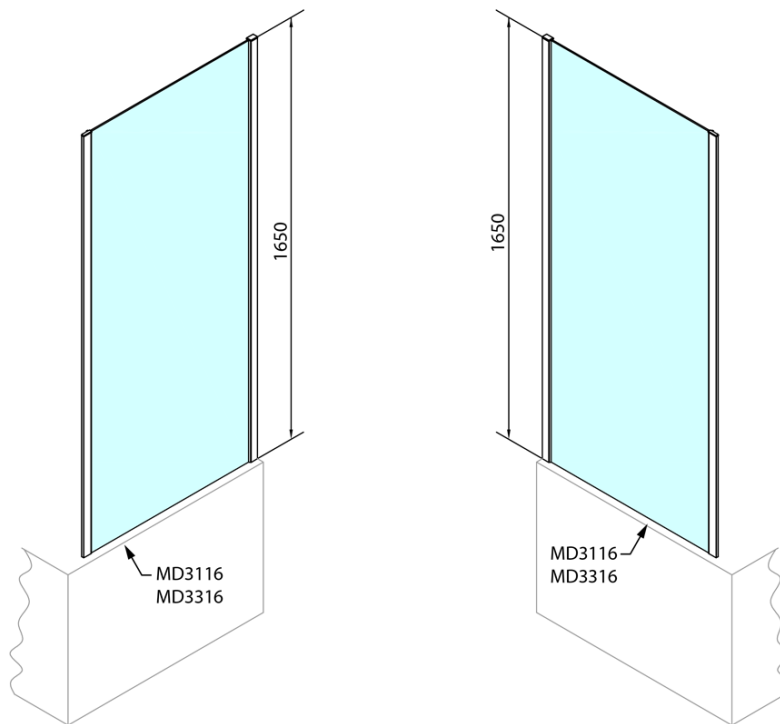

Order code: MD3116

Basic information

Brand: Polysan

Series: DEEP

Size

Width: 750 mm

Height: 1650 mm

Properties

Profile colour: Chrome - polished aluminum

Shape: Fixed panel for shower door

Glass colour: TRANSPARENT glass

Glass thickness: 6 mm

Weight / Piece: 19.0 kg

Packaging: 1 Piece

Warranty: 2 years

Spare parts

Set of vertical seals (Order code: NDAE11)

Set of magnetic seals (Order code: NDAE10)

Wall profile (Order code: NDAE12)

Lower tiltable roller (Order code: NDAE33)

Stop right (Order code: NDAE06P)

Set of crimp seals (Order code: NDAE14)

Top covers (Order code: NDAE01LP)

Stop left (Order code: NDAE06L)

Upper roller (Order code: NDAE32)

Technical sheet

MODEL	A
MD3116	730-750
MD3316	880-900