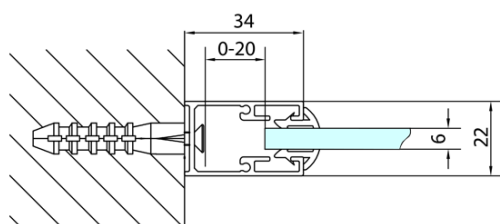

Profile colour: Chrome - polished aluminum

Shape: Fixed panel for shower door

Glass colour: TRANSPARENT glass

Glass thickness: 6 mm

Weight / Piece: 19.0 kg

Packaging: 1 Piece

Warranty: 2 years

Spare parts

Set of vertical seals (Order code: NDAE11)

Set of magnetic seals (Order code: NDAE10)

Wall profile (Order code: NDAE12)

Lower tiltable roller (Order code: NDAE33)

Stop right (Order code: NDAE06P)

Set of crimp seals (Order code: NDAE14)

Top covers (Order code: NDAE01LP)

Stop left (Order code: NDAE06L)

Upper roller (Order code: NDAE32)

Technical sheet

MODEL	A
MD3116	730-750
MD3316	880-900