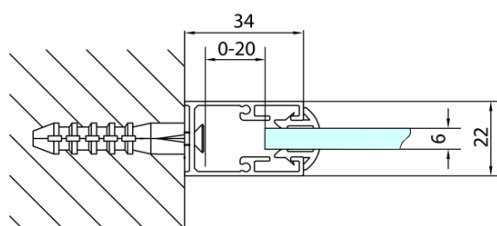

Profile colour: Chrome - polished aluminum

Shape: Fixed panel for shower door

Glass colour: TRANSPARENT glass

Glass thickness: 6 mm

Weight / Piece: 19.0 kg

Packaging: 1 Piece

Warranty: 2 years

Spare parts

Set of vertical seals for 6/6mm glass, 1900mm (Order code: NDAE11)

Set of 45° magnetic seals for glass 6/6mm, 1900mm (Order code: NDAE10)

Wall profile (Order code: NDAE12)

Lower tiltable roller (Order code: NDAE33)

Stop right (Order code: NDAE06P)

Crimp seals 1900mm (Order code: NDAE14)

Top covers (Order code: NDAE01LP)

Stop left (Order code: NDAE06L)

Upper roller (Order code: NDAE32)

Technical sheet

MODEL	A
MD3116	730-750
MD3316	880-900