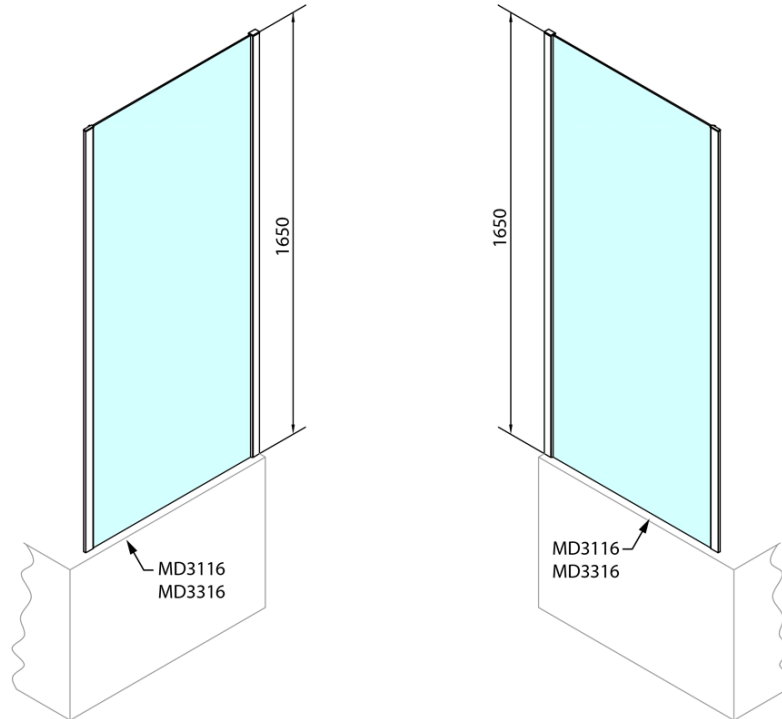

Order code: MD3116

Basic information

Brand: Polysan

Series: DEEP

Size

Width: 750 mm

Height: 1650 mm

Properties

Profile colour: Chrome - polished aluminum

Shape: Fixed panel for shower door

Glass colour: TRANSPARENT glass

Glass thickness: 6 mm

Weight / Piece: 19.0 kg

Packaging: 1 Piece

Warranty: 2 years

Spare parts

Set of vertical seals for 6/6mm glass, 1900mm (Order code: NDAE11)

Set of 45° magnetic seals for glass 6/6mm, 1900mm (Order code: NDAE10)

Wall profile (Order code: NDAE12)

Lower tiltable roller (Order code: NDAE33)

Stop right (Order code: NDAE06P)

Crimp seals 1900mm (Order code: NDAE14)

Top covers (Order code: NDAE01LP)

Stop left (Order code: NDAE06L)

Upper roller (Order code: NDAE32)

Technical sheet

MODEL	A
MD3116	730-750
MD3316	880-900