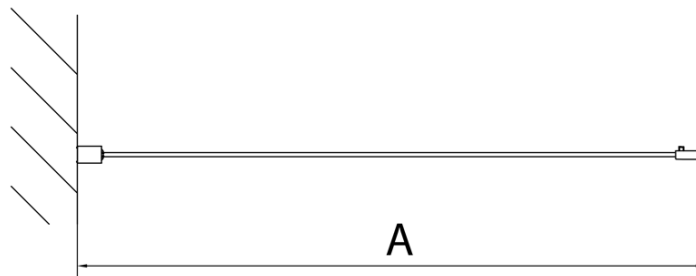

Profile colour: Chrome - polished aluminum

Shape: Fixed panel for shower door

Glass colour: TRANSPARENT glass

Glass thickness: 6 mm

Weight / Piece: 19.0 kg

Packaging: 1 Piece

Warranty: 2 years

Spare parts

Set of vertical seals for 6/6mm glass, 1900mm (Order code: NDAE11)

Set of 45° magnetic seals for glass 6/6mm, 1900mm (Order code: NDAE10)

Wall profile (Order code: NDAE12)

Lower tiltable roller (Order code: NDAE33)

Stop right (Order code: NDAE06P)

Crimp seals 1900mm (Order code: NDAE14)

Top covers (Order code: NDAE01LP)

Stop left (Order code: NDAE06L)

Upper roller (Order code: NDAE32)

Technical sheet

MODEL	A
MD3116	730-750
MD3316	880-900