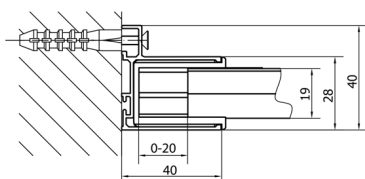

DEEP Shower Door 1400x1650mm, clear glass

Order code: MD1416

Size

Width: 1400 mm

Height: 1650 mm

Properties

Warranty: 2 years

Technical sheet

MODEL	A	B	C
MD1116	1075-1115	~480	~430
MD1216	1175-1215	~530	~480
MD1316	1275-1315	~580	~530
MD1416	1375-1415	~630	~580
MD1516	1475-1515	~680	~630
MD1616	1575-1615	~730	~680