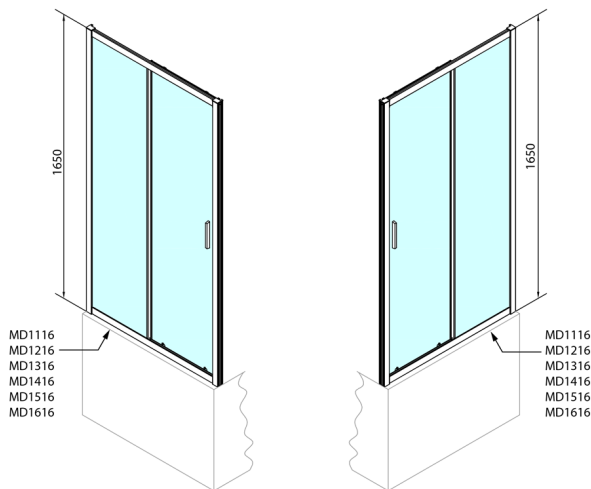

DEEP Shower Door 1400x1650mm, clear glass

Order code: MD1416

Size

Width: 1400 mm

Height: 1650 mm

Properties

Warranty: 2 years

Technical sheet

MODEL	A	B	C
MD1116	1075-1115	~480	~430
MD1216	1175-1215	~530	~480
MD1316	1275-1315	~580	~530
MD1416	1375-1415	~630	~580
MD1516	1475-1515	~680	~630
MD1616	1575-1615	~730	~680