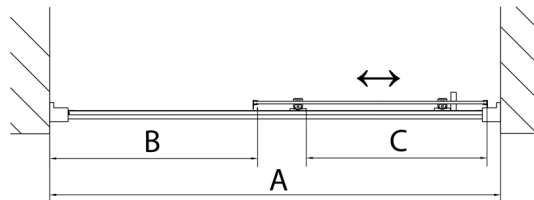

DEEP Shower Door 1400x1650mm, clear glass

Order code: MD1416

Size

Width: 1400 mm

Height: 1650 mm

Properties

Warranty: 2 years

Technical sheet

MODEL	A	B	C
MD1116	1075-1115	~480	~430
MD1216	1175-1215	~530	~480
MD1316	1275-1315	~580	~530
MD1416	1375-1415	~630	~580
MD1516	1475-1515	~680	~630
MD1616	1575-1615	~730	~680