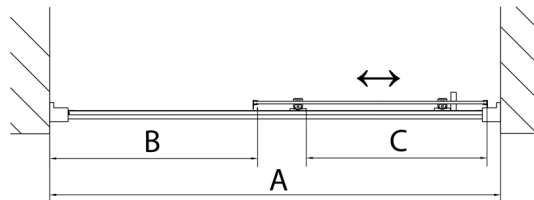

Technical sheet

MODEL	A	B	C
MD1116	1075-1115	~480	~430
MD1216	1175-1215	~530	~480
MD1316	1275-1315	~580	~530
MD1416	1375-1415	~630	~580
MD1516	1475-1515	~680	~630
MD1616	1575-1615	~730	~680