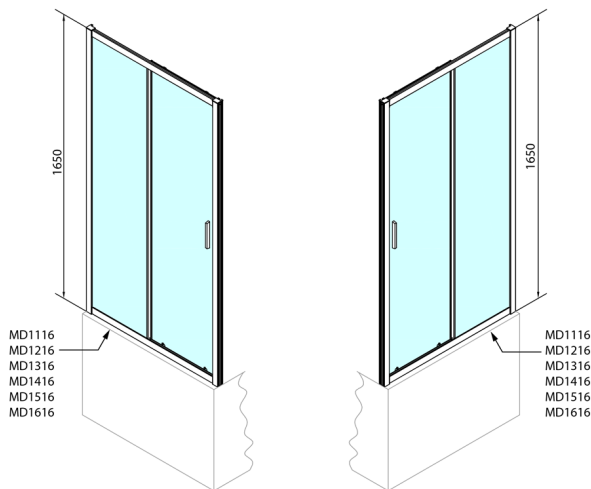

Technical sheet

MODEL	A	B	C
MD1116	1075-1115	~480	~430
MD1216	1175-1215	~530	~480
MD1316	1275-1315	~580	~530
MD1416	1375-1415	~630	~580
MD1516	1475-1515	~680	~630
MD1616	1575-1615	~730	~680