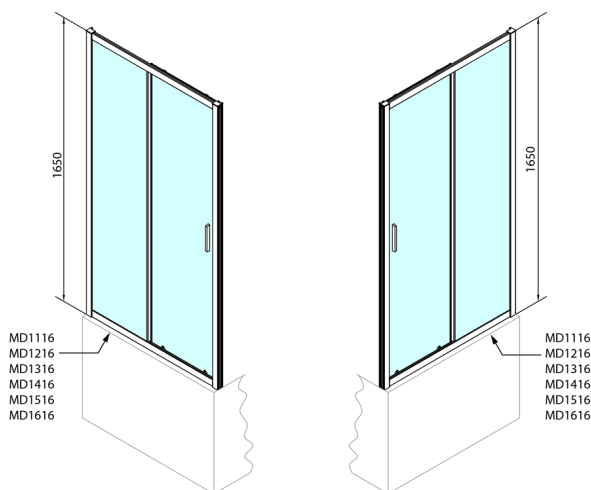

DEEP Shower Door 1200x1650mm, clear glass

Order code: MD1216

Size

Width: 1200 mm

Height: 1650 mm

Properties

Warranty: 2 years

Technical sheet

MODEL	A	B	C
MD1116	1075-1115	~480	~430
MD1216	1175-1215	~530	~480
MD1316	1275-1315	~580	~530
MD1416	1375-1415	~630	~580
MD1516	1475-1515	~680	~630
MD1616	1575-1615	~730	~680