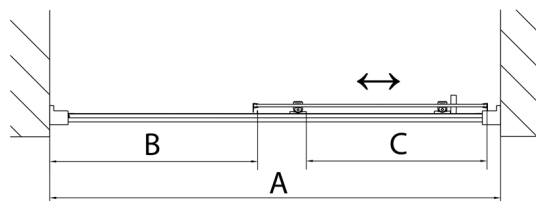

DEEP Shower Door 1200x1650mm, clear glass

Order code: MD1216

Size

Width: 1200 mm

Height: 1650 mm

Properties

Warranty: 2 years

Technical sheet

MODEL	A	B	C
MD1116	1075-1115	~480	~430
MD1216	1175-1215	~530	~480
MD1316	1275-1315	~580	~530
MD1416	1375-1415	~630	~580
MD1516	1475-1515	~680	~630
MD1616	1575-1615	~730	~680