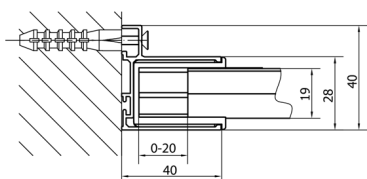

DEEP Shower Door 1200x1650mm, clear glass

Order code: MD1216

Size

Width: 1200 mm

Height: 1650 mm

Properties

Warranty: 2 years

Technical sheet

MODEL	A	B	C
MD1116	1075-1115	~480	~430
MD1216	1175-1215	~530	~480
MD1316	1275-1315	~580	~530
MD1416	1375-1415	~630	~580
MD1516	1475-1515	~680	~630
MD1616	1575-1615	~730	~680