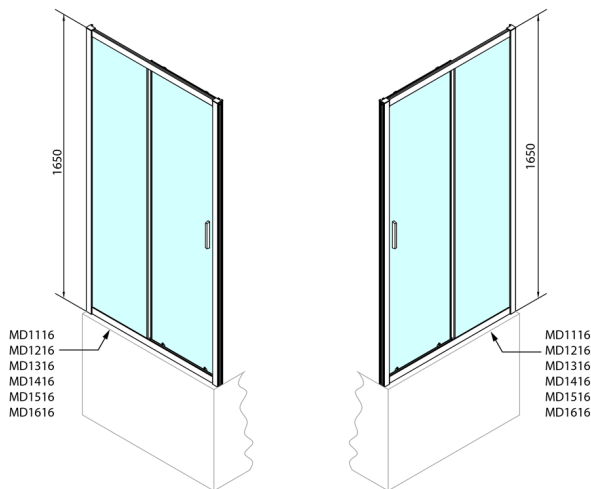

DEEP Shower Door 1100x1650mm, clear glass

Order code: MD1116

Size

Width: 1100 mm

Height: 1650 mm

Properties

Warranty: 2 years

Technical sheet

MODEL	A	B	C
MD1116	1075-1115	~480	~430
MD1216	1175-1215	~530	~480
MD1316	1275-1315	~580	~530
MD1416	1375-1415	~630	~580
MD1516	1475-1515	~680	~630
MD1616	1575-1615	~730	~680