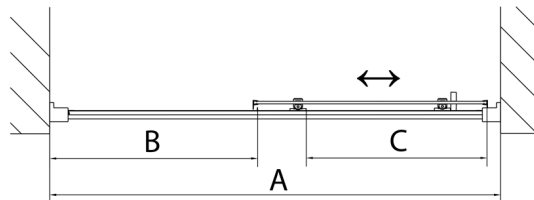

DEEP Shower Door 1100x1650mm, clear glass

Order code: MD1116

Size

Width: 1100 mm

Height: 1650 mm

Properties

Warranty: 2 years

Technical sheet

MODEL	A	B	C
MD1116	1075-1115	~480	~430
MD1216	1175-1215	~530	~480
MD1316	1275-1315	~580	~530
MD1416	1375-1415	~630	~580
MD1516	1475-1515	~680	~630
MD1616	1575-1615	~730	~680