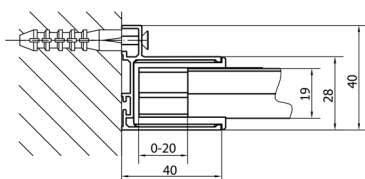

DEEP Shower Door 1100x1650mm, clear glass

Order code: MD1116

Size

Width: 1100 mm

Height: 1650 mm

Properties

Warranty: 2 years

Technical sheet

MODEL	A	B	C
MD1116	1075-1115	~480	~430
MD1216	1175-1215	~530	~480
MD1316	1275-1315	~580	~530
MD1416	1375-1415	~630	~580
MD1516	1475-1515	~680	~630
MD1616	1575-1615	~730	~680