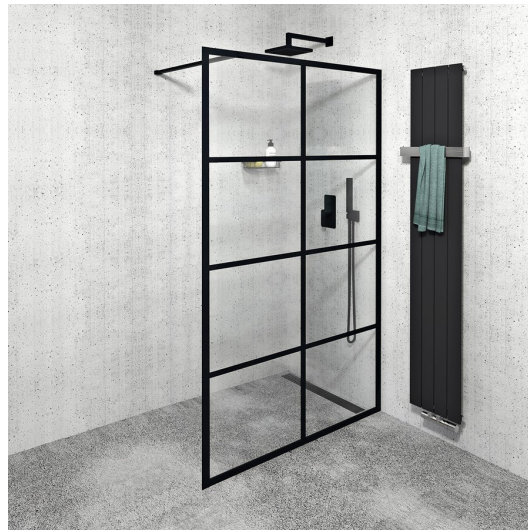

CURE BLACK Shower Enclosure 1400 mm, clear glass

Order code: CB140

Basic information

Brand: Gelco
Series: CURE BLACK

Size

Height: 2000 mm
Depth: 1400 mm

Properties

Profile colour: Black matt
Shape: Single-wall fixed screen
Glass colour: TRANSPARENT glass
Glass finish: Coated glass
Glass thickness: 8 mm
Weight / Piece: 67.0 kg
Packaging: 1 Piece
Warranty: 2 years

We recommend buy

1 Piece CURE BLACK Shower Enclosure 350 mm, clear glass (Order code: CB350)

Spare parts

CURE BLACK wall profile, black matt (Order code: CB01)
CURE BLACK Shower spare support bar 1000 mm, black matt (Order code: CBSB100)
CURE BLACK set (4 pcs) of screw caps, black matt (Order code: CB03)
CURE BLACK strut holder, black matt (Order code: CB02)