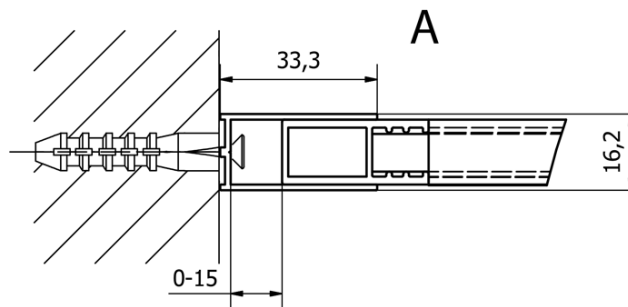

Technical sheet

TYP	Y
CB120	1180-1195
CB140	1380-1395