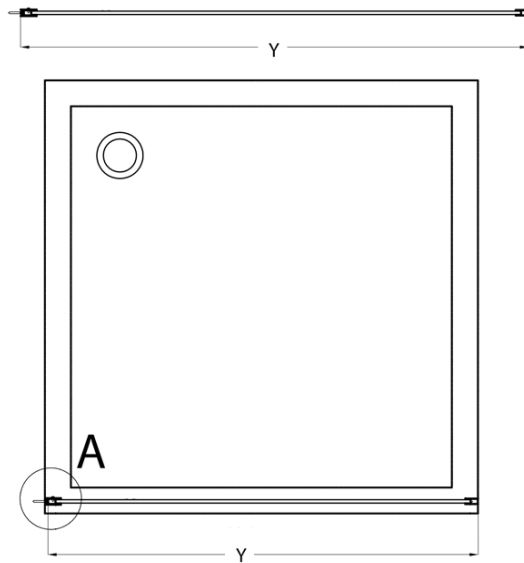

Technical sheet

TYP	Y
CB120	1180-1195
CB140	1380-1395