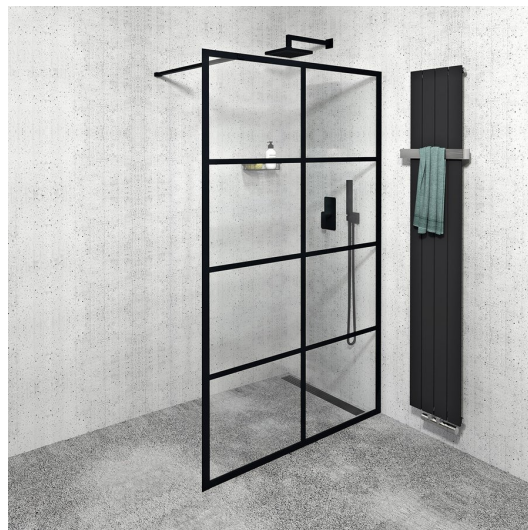

CURE BLACK Shower Enclosure 1400 mm, clear glass

Order code: CB140

Basic information

Brand: Gelco
Series: CURE BLACK

Size

Height: 2000 mm
Depth: 1400 mm

Properties

Profile colour: Black matt
Shape: Single-wall fixed screen
Glass colour: TRANSPARENT glass
Glass finish: Coated glass
Glass thickness: 8 mm
Weight / Piece: 67.0 kg
Packaging: 1 Piece
Warranty: 2 years

We recommend buy

1 Piece CURE BLACK Shower Enclosure 350 mm, clear glass (Order code: CB350)

Spare parts

CURE BLACK wall profile, black matt (Order code: CB01)
CURE BLACK Shower spare support bar 1000 mm, black matt (Order code: CBSB100)
CURE BLACK set (4 pcs) of screw caps, black matt (Order code: CB03)
CURE BLACK strut holder, black matt (Order code: CB02)