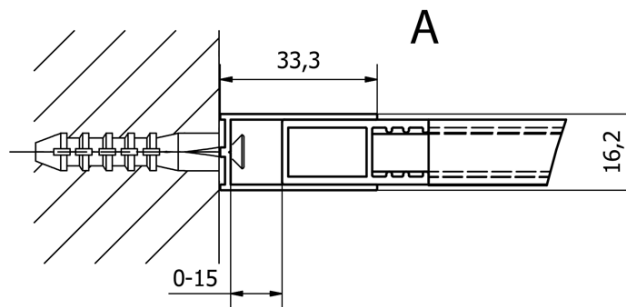

Technical sheet

TYP	Y
CB120	1180-1195
CB140	1380-1395