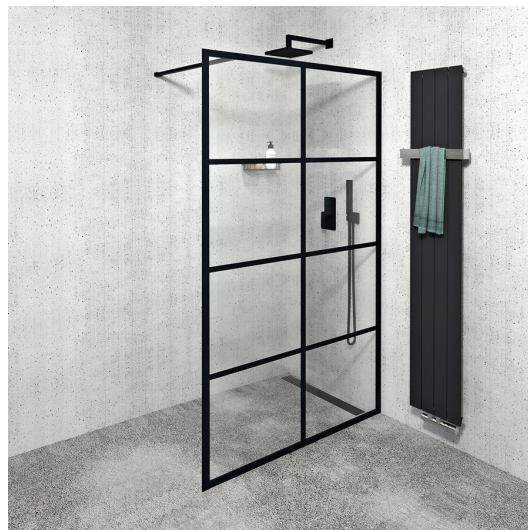

CURE BLACK Shower Enclosure 1200 mm, clear glass

Order code: CB120

Basic information

Brand: Gelco
Series: CURE BLACK

Size

Height: 2000 mm
Depth: 1200 mm

Properties

Profile colour: Black matt
Shape: Single-wall fixed screen
Glass colour: TRANSPARENT glass
Glass finish: Coated glass
Glass thickness: 8 mm
Weight / Piece: 62.0 kg
Packaging: 1 Piece
Warranty: 2 years

We recommend buy

1 Piece CURE BLACK Shower Enclosure 350 mm, clear glass (Order code: CB350)

Spare parts

CURE BLACK wall profile, black matt (Order code: CB01)
CURE BLACK Shower spare support bar 1000 mm, black matt (Order code: CBSB100)
CURE BLACK set (4 pcs) of screw caps, black matt (Order code: CB03)
CURE BLACK strut holder, black matt (Order code: CB02)