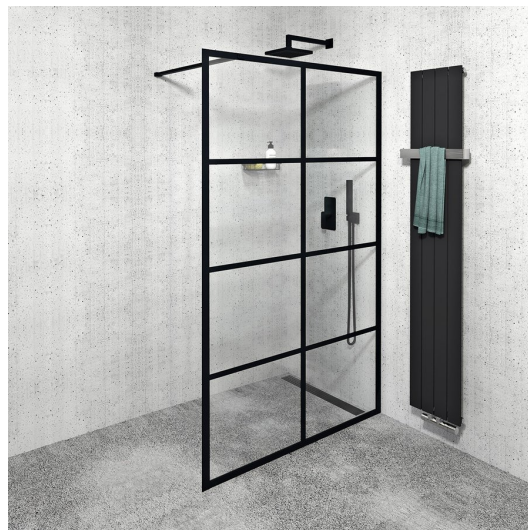

## CURE BLACK Shower Enclosure 1200 mm, clear glass

**Order code:** CB120

### Size

**Height:** 2000 mm  
**Depth:** 1200 mm

### Properties

**Profile colour:** Black matt  
**Shape:** Single-wall fixed screen  
**Glass colour:** TRANSPARENT glass  
**Glass finish:** Coated glass  
**Glass thickness:** 8 mm  
**Weight / Piece:** 62.0 kg  
**Packaging:** 1 Piece  
**Warranty:** 2 years

## We recommend buy

1 Piece CURE BLACK Shower Enclosure 350 mm, clear glass (Order code: CB350)