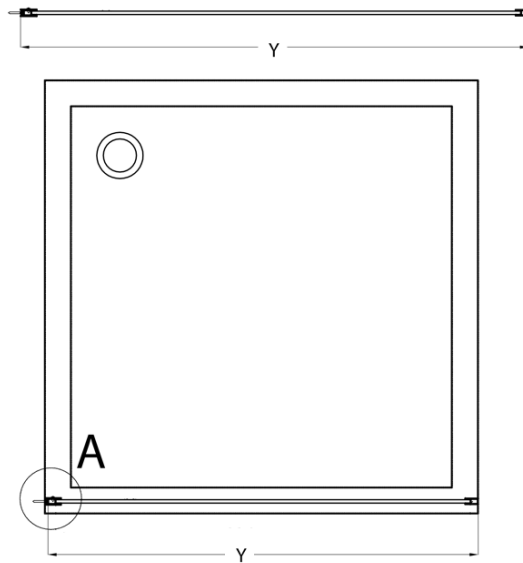

Technical sheet

TYP	Y
CB120	1180-1195
CB140	1380-1395