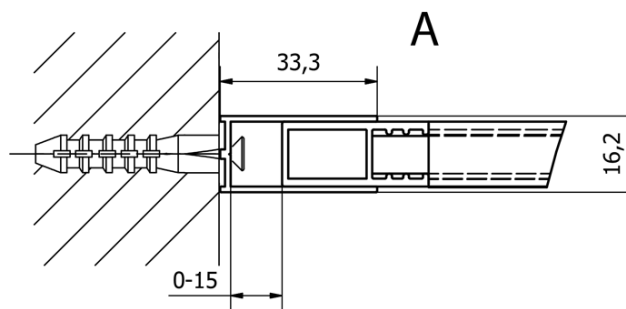

Order code: CB110

Basic information

Brand: Gelco
Series: CURE BLACK

Size

Height: 2000 mm
Depth: 1100 mm

Properties

Profile colour: Black matt
Shape: Single-wall fixed screen
Glass colour: TRANSPARENT glass
Glass finish: Coated glass
Glass thickness: 8 mm
Weight / Piece: 57.0 kg
Packaging: 1 Piece
Warranty: 2 years

We recommend buy

1 Piece CURE BLACK Shower Enclosure 350 mm, clear glass (Order code: CB350)

Spare parts

CURE BLACK wall profile, black matt (Order code: CB01)
CURE BLACK Shower spare support bar 1000 mm, black matt (Order code: CBSB100)
CURE BLACK set (4 pcs) of screw caps, black matt (Order code: CB03)
CURE BLACK strut holder, black matt (Order code: CB02)

Technical sheet

TYP	Y
CB70	680-695
CB80	780-795
CB90	880-895
CB100	980-995
CB110	1080-1095

TYP	X
CB70+CB350	686-701
CB80 +CB350	786-801
CB90 +CB350	886-901
CB100 +CB350	986-1001
CB110 +CB350	1086-1101