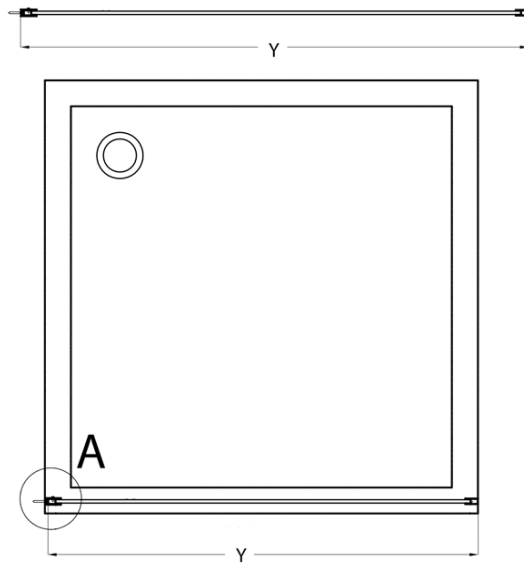

Order code: CB110

Basic information

Brand: Gelco
Series: CURE BLACK

Size

Height: 2000 mm
Depth: 1100 mm

Properties

Profile colour: Black matt
Shape: Single-wall fixed screen
Glass colour: TRANSPARENT glass
Glass finish: Coated glass
Glass thickness: 8 mm
Weight / Piece: 57.0 kg
Packaging: 1 Piece
Warranty: 2 years

We recommend buy

1 Piece CURE BLACK Shower Enclosure 350 mm, clear glass (Order code: CB350)

Spare parts

CURE BLACK wall profile, black matt (Order code: CB01)
CURE BLACK Shower spare support bar 1000 mm, black matt (Order code: CBSB100)
CURE BLACK set (4 pcs) of screw caps, black matt (Order code: CB03)
CURE BLACK strut holder, black matt (Order code: CB02)

Technical sheet

TYP	Y
CB70	680-695
CB80	780-795
CB90	880-895
CB100	980-995
CB110	1080-1095

TYP	X
CB70+CB350	686-701
CB80 +CB350	786-801
CB90 +CB350	886-901
CB100 +CB350	986-1001
CB110 +CB350	1086-1101