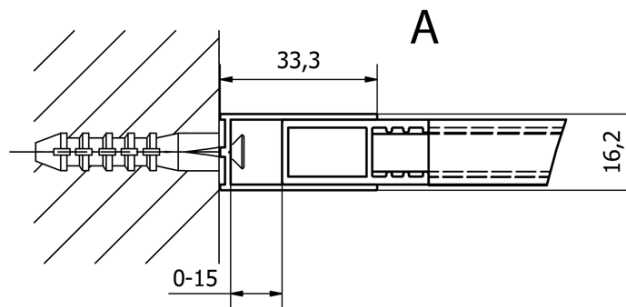

Order code: CB100

Basic information

Brand: Gelco
Series: CURE BLACK

Size

Height: 2000 mm
Depth: 1000 mm

Properties

Profile colour: Black matt
Shape: Single-wall fixed screen
Glass colour: TRANSPARENT glass
Glass finish: Coated glass
Glass thickness: 8 mm
Weight / Piece: 43.0 kg
Packaging: 1 Piece
Warranty: 2 years

We recommend buy

1 Piece CURE BLACK Shower Enclosure 350 mm, clear glass (Order code: CB350)

Spare parts

CURE BLACK wall profile, black matt (Order code: CB01)
CURE BLACK Shower spare support bar 1000 mm, black matt (Order code: CBSB100)
CURE BLACK set (4 pcs) of screw caps, black matt (Order code: CB03)
CURE BLACK strut holder, black matt (Order code: CB02)

Technical sheet

TYP	Y
CB70	680-695
CB80	780-795
CB90	880-895
CB100	980-995
CB110	1080-1095

TYP	X
CB70+CB350	686-701
CB80 +CB350	786-801
CB90 +CB350	886-901
CB100 +CB350	986-1001
CB110 +CB350	1086-1101