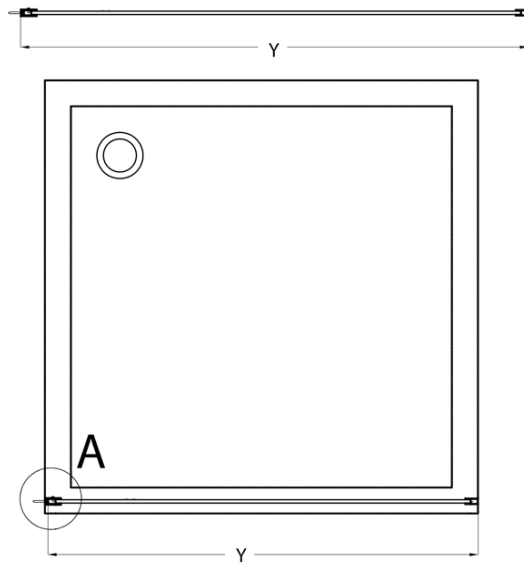

Order code: CB100

Basic information

Brand: Gelco
Series: CURE BLACK

Size

Height: 2000 mm
Depth: 1000 mm

Properties

Profile colour: Black matt
Shape: Single-wall fixed screen
Glass colour: TRANSPARENT glass
Glass finish: Coated glass
Glass thickness: 8 mm
Weight / Piece: 43.0 kg
Packaging: 1 Piece
Warranty: 2 years

We recommend buy

1 Piece CURE BLACK Shower Enclosure 350 mm, clear glass (Order code: CB350)

Spare parts

CURE BLACK wall profile, black matt (Order code: CB01)
CURE BLACK Shower spare support bar 1000 mm, black matt (Order code: CBSB100)
CURE BLACK set (4 pcs) of screw caps, black matt (Order code: CB03)
CURE BLACK strut holder, black matt (Order code: CB02)

Technical sheet

TYP	Y
CB70	680-695
CB80	780-795
CB90	880-895
CB100	980-995
CB110	1080-1095

TYP	X
CB70+CB350	686-701
CB80 +CB350	786-801
CB90 +CB350	886-901
CB100 +CB350	986-1001
CB110 +CB350	1086-1101