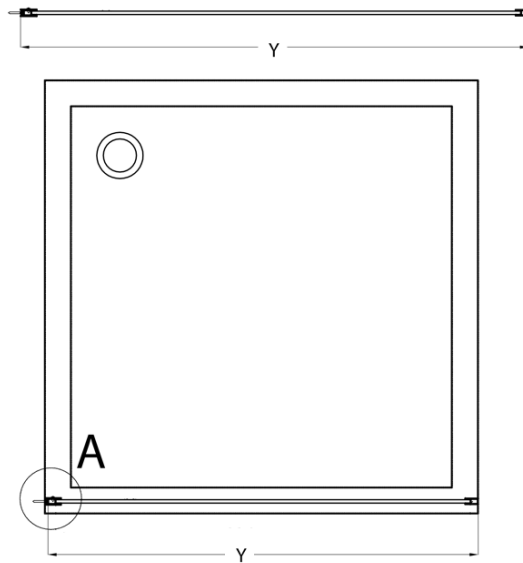

Technical sheet

TYP	Y
CB70	680-695
CB80	780-795
CB90	880-895
CB100	980-995
CB110	1080-1095