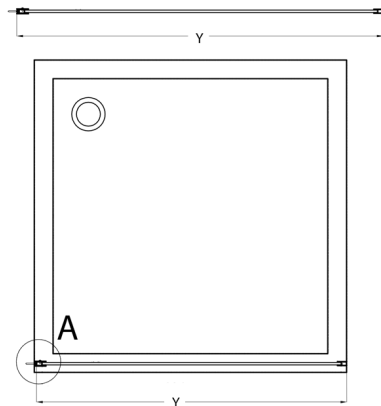

CURE BLACK Shower Enclosure 1000 mm, clear glass

Order code: CB100

Size

Height: 2000 mm

Depth: 1000 mm

Properties

Warranty: 2 years

Technical sheet

TYP	Y
CB70	680-695
CB80	780-795
CB90	880-895
CB100	980-995
CB110	1080-1095

CURE BLACK Shower Enclosure 1000 mm, clear glass

TYP	X
CB70+CB350	686-701
CB80+CB350	786-801
CB90+CB350	886-901
CB100+CB350	986-1001
CB110+CB350	1086-1101