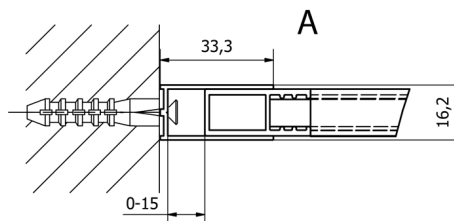

CURE BLACK Shower Enclosure 1000 mm, clear glass

Order code: CB100

Size

Height: 2000 mm

Depth: 1000 mm

Properties

Warranty: 2 years

Technical sheet

TYP	Y
CB70	680-695
CB80	780-795
CB90	880-895
CB100	980-995
CB110	1080-1095

CURE BLACK Shower Enclosure 1000 mm, clear glass

TYP	X
CB70+CB350	686-701
CB80+CB350	786-801
CB90+CB350	886-901
CB100+CB350	986-1001
CB110+CB350	1086-1101