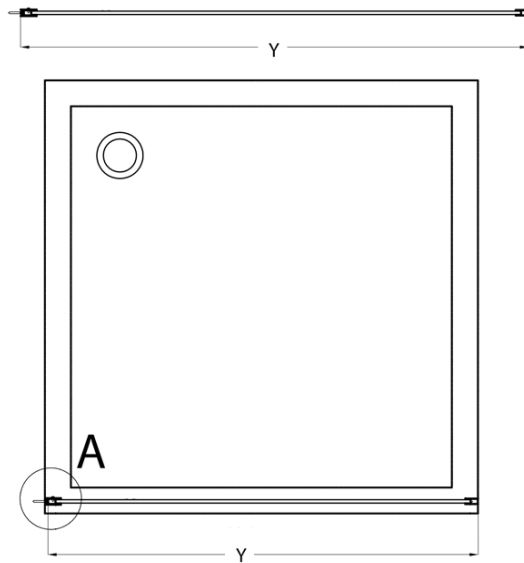

Technical sheet

TYP	Y
CB70	680-695
CB80	780-795
CB90	880-895
CB100	980-995
CB110	1080-1095