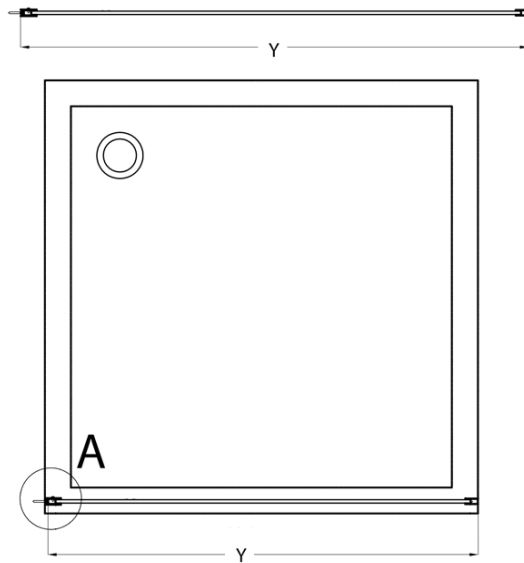

Order code: CB90

Basic information

Brand: Gelco
Series: CURE BLACK

Size

Height: 2000 mm
Depth: 900 mm

Properties

Profile colour: Black matt
Shape: Single-wall fixed screen
Glass colour: TRANSPARENT glass
Glass finish: Coated glass
Glass thickness: 8 mm
Weight / Piece: 38.0 kg
Packaging: 1 Piece
Warranty: 2 years

We recommend buy

1 Piece CURE BLACK Shower Enclosure 350 mm, clear glass (Order code: CB350)

Spare parts

CURE BLACK wall profile, black matt (Order code: CB01)
CURE BLACK Shower spare support bar 1000 mm, black matt (Order code: CBSB100)
CURE BLACK set (4 pcs) of screw caps, black matt (Order code: CB03)
CURE BLACK strut holder, black matt (Order code: CB02)

Technical sheet

TYP	Y
CB70	680-695
CB80	780-795
CB90	880-895
CB100	980-995
CB110	1080-1095

TYP	X
CB70+CB350	686-701
CB80 +CB350	786-801
CB90 +CB350	886-901
CB100 +CB350	986-1001
CB110 +CB350	1086-1101