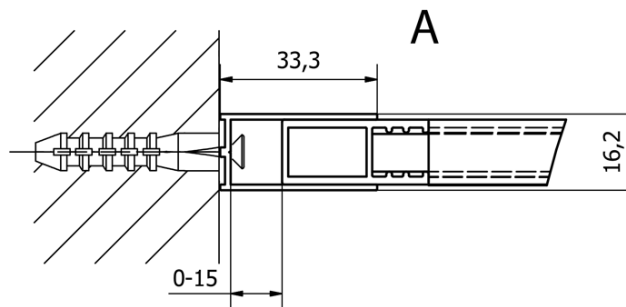

Order code: CB90

Basic information

Brand: Gelco
Series: CURE BLACK

Size

Height: 2000 mm
Depth: 900 mm

Properties

Profile colour: Black matt
Shape: Single-wall fixed screen
Glass colour: TRANSPARENT glass
Glass finish: Coated glass
Glass thickness: 8 mm
Weight / Piece: 38.0 kg
Packaging: 1 Piece
Warranty: 2 years

We recommend buy

1 Piece CURE BLACK Shower Enclosure 350 mm, clear glass (Order code: CB350)

Spare parts

CURE BLACK wall profile, black matt (Order code: CB01)
CURE BLACK Shower spare support bar 1000 mm, black matt (Order code: CBSB100)
CURE BLACK set (4 pcs) of screw caps, black matt (Order code: CB03)
CURE BLACK strut holder, black matt (Order code: CB02)

Technical sheet

TYP	Y
CB70	680-695
CB80	780-795
CB90	880-895
CB100	980-995
CB110	1080-1095

TYP	X
CB70+CB350	686-701
CB80 +CB350	786-801
CB90 +CB350	886-901
CB100 +CB350	986-1001
CB110 +CB350	1086-1101