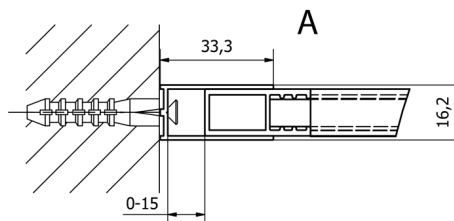

CURE BLACK Shower Enclosure 900 mm, clear glass

Order code: CB90

Size

Height: 2000 mm

Depth: 900 mm

Properties

Warranty: 2 years

Technical sheet

TYP	Y
CB70	680-695
CB80	780-795
CB90	880-895
CB100	980-995
CB110	1080-1095

CURE BLACK Shower Enclosure 900 mm, clear glass

TYP	X
CB70+CB350	686-701
CB80 +CB350	786-801
CB90 +CB350	886-901
CB100 +CB350	986-1001
CB110 +CB350	1086-1101