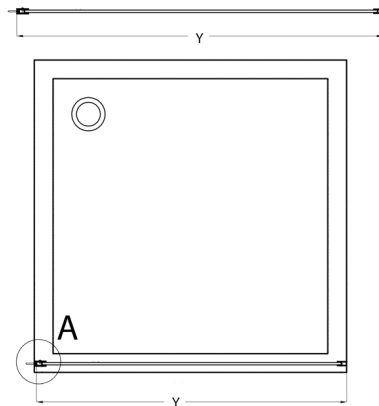

CURE BLACK Shower Enclosure 900 mm, clear glass

Order code: CB90

Size

Height: 2000 mm

Depth: 900 mm

Properties

Warranty: 2 years

Technical sheet

TYP	Y
CB70	680-695
CB80	780-795
CB90	880-895
CB100	980-995
CB110	1080-1095

CURE BLACK Shower Enclosure 900 mm, clear glass

TYP	X
CB70+CB350	686-701
CB80 +CB350	786-801
CB90 +CB350	886-901
CB100 +CB350	986-1001
CB110 +CB350	1086-1101