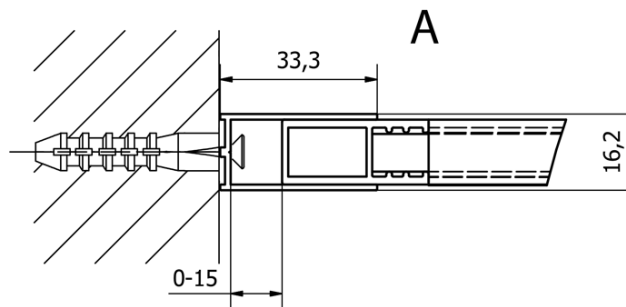

Technical sheet

TYP	Y
CB70	680-695
CB80	780-795
CB90	880-895
CB100	980-995
CB110	1080-1095