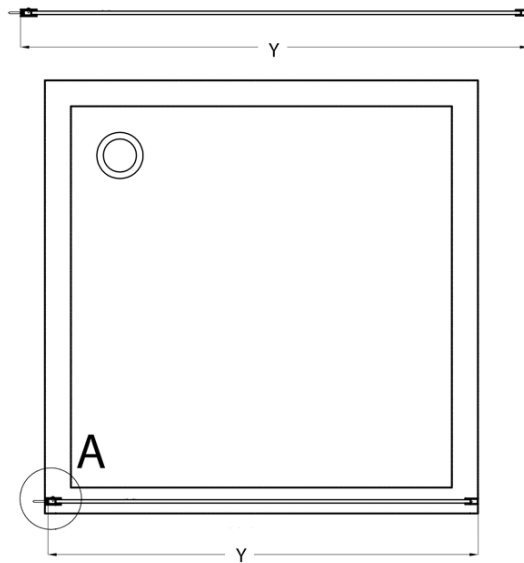

Order code: CB80

Basic information

Brand: Gelco
Series: CURE BLACK

Size

Height: 2000 mm
Depth: 800 mm

Properties

Profile colour: Black matt
Shape: Single-wall fixed screen
Glass colour: TRANSPARENT glass
Glass finish: Coated glass
Glass thickness: 8 mm
Weight / Piece: 33.0 kg
Packaging: 1 Piece
Warranty: 2 years

We recommend buy

1 Piece CURE BLACK Shower Enclosure 350 mm, clear glass (Order code: CB350)

Spare parts

CURE BLACK wall profile, black matt (Order code: CB01)
CURE BLACK Shower spare support bar 1000 mm, black matt (Order code: CBSB100)
CURE BLACK set (4 pcs) of screw caps, black matt (Order code: CB03)
CURE BLACK strut holder, black matt (Order code: CB02)

Technical sheet

TYP	Y
CB70	680-695
CB80	780-795
CB90	880-895
CB100	980-995
CB110	1080-1095

TYP	X
CB70+CB350	686-701
CB80 +CB350	786-801
CB90 +CB350	886-901
CB100 +CB350	986-1001
CB110 +CB350	1086-1101