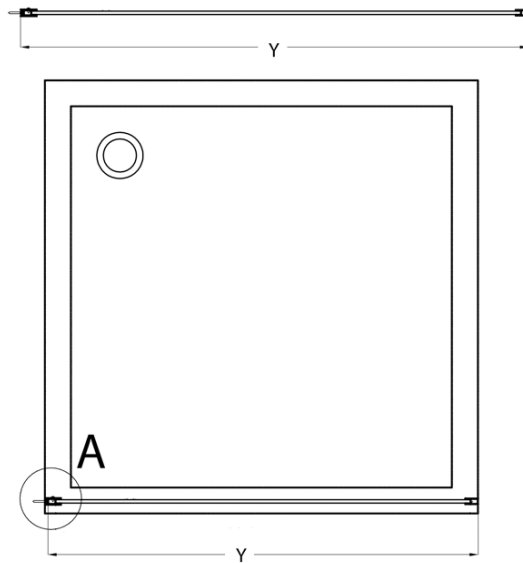

Order code: CB80

Basic information

Brand: Gelco
Series: CURE BLACK

Size

Height: 2000 mm
Depth: 800 mm

Properties

Profile colour: Black matt
Shape: Single-wall fixed screen
Glass colour: TRANSPARENT glass
Glass finish: Coated glass
Glass thickness: 8 mm
Weight / Piece: 33.0 kg
Packaging: 1 Piece
Warranty: 2 years

We recommend buy

1 Piece CURE BLACK Shower Enclosure 350 mm, clear glass (Order code: CB350)

Spare parts

CURE BLACK wall profile, black matt (Order code: CB01)
CURE BLACK Shower spare support bar 1000 mm, black matt (Order code: CBSB100)
CURE BLACK set (4 pcs) of screw caps, black matt (Order code: CB03)
CURE BLACK strut holder, black matt (Order code: CB02)

Technical sheet

TYP	Y
CB70	680-695
CB80	780-795
CB90	880-895
CB100	980-995
CB110	1080-1095

TYP	X
CB70+CB350	686-701
CB80 +CB350	786-801
CB90 +CB350	886-901
CB100 +CB350	986-1001
CB110 +CB350	1086-1101