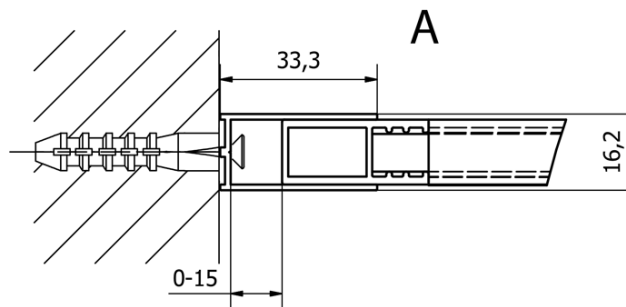

Order code: CB80

Basic information

Brand: Gelco
Series: CURE BLACK

Size

Height: 2000 mm
Depth: 800 mm

Properties

Profile colour: Black matt
Shape: Single-wall fixed screen
Glass colour: TRANSPARENT glass
Glass finish: Coated glass
Glass thickness: 8 mm
Weight / Piece: 33.0 kg
Packaging: 1 Piece
Warranty: 2 years

We recommend buy

1 Piece CURE BLACK Shower Enclosure 350 mm, clear glass (Order code: CB350)

Spare parts

CURE BLACK wall profile, black matt (Order code: CB01)
CURE BLACK Shower spare support bar 1000 mm, black matt (Order code: CBSB100)
CURE BLACK set (4 pcs) of screw caps, black matt (Order code: CB03)
CURE BLACK strut holder, black matt (Order code: CB02)

Technical sheet

TYP	Y
CB70	680-695
CB80	780-795
CB90	880-895
CB100	980-995
CB110	1080-1095

TYP	X
CB70+CB350	686-701
CB80 +CB350	786-801
CB90 +CB350	886-901
CB100 +CB350	986-1001
CB110 +CB350	1086-1101