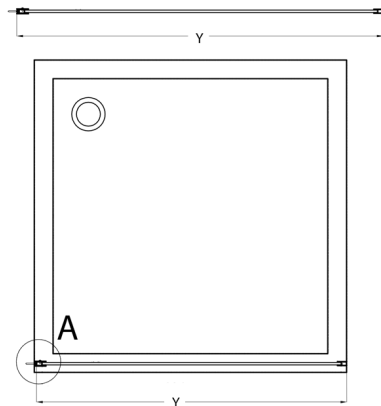

CURE BLACK Shower Enclosure 800 mm, clear glass

Order code: CB80

Size

Height: 2000 mm

Depth: 800 mm

Properties

Warranty: 2 years

Technical sheet

TYP	Y
CB70	680-695
CB80	780-795
CB90	880-895
CB100	980-995
CB110	1080-1095

CURE BLACK Shower Enclosure 800 mm, clear glass

TYP	X
CB70+CB350	686-701
CB80 +CB350	786-801
CB90 +CB350	886-901
CB100 +CB350	986-1001
CB110 +CB350	1086-1101