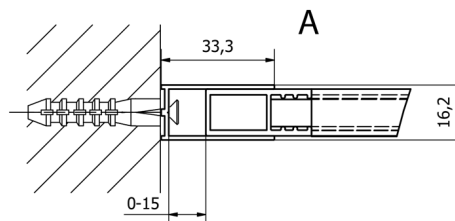

CURE BLACK Shower Enclosure 800 mm, clear glass

Order code: CB80

Size

Height: 2000 mm

Depth: 800 mm

Properties

Warranty: 2 years

Technical sheet

TYP	Y
CB70	680-695
CB80	780-795
CB90	880-895
CB100	980-995
CB110	1080-1095

CURE BLACK Shower Enclosure 800 mm, clear glass

TYP	X
CB70+CB350	686-701
CB80 +CB350	786-801
CB90 +CB350	886-901
CB100 +CB350	986-1001
CB110 +CB350	1086-1101