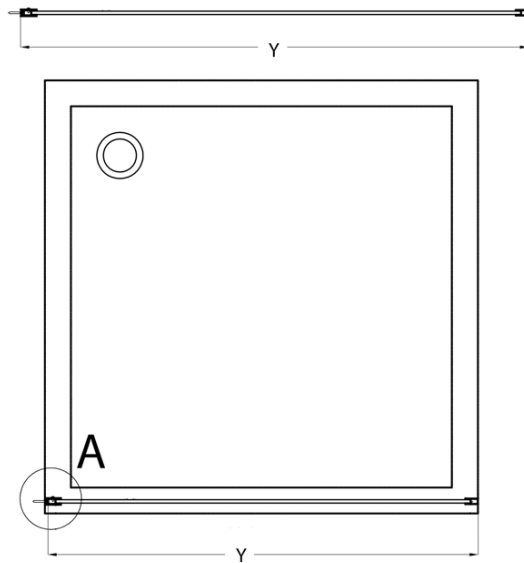

Order code: CB70

Basic information

Brand: Gelco
Series: CURE BLACK

Size

Height: 2000 mm
Depth: 700 mm

Properties

Profile colour: Black matt
Shape: Single-wall fixed screen
Glass colour: TRANSPARENT glass
Glass finish: Coated glass
Glass thickness: 8 mm
Weight / Piece: 28.0 kg
Packaging: 1 Piece
Warranty: 2 years

We recommend buy

1 Piece CURE BLACK Shower Enclosure 350 mm, clear glass (Order code: CB350)

Spare parts

CURE BLACK wall profile, black matt (Order code: CB01)
CURE BLACK Shower spare support bar 1000 mm, black matt (Order code: CBSB100)
CURE BLACK set (4 pcs) of screw caps, black matt (Order code: CB03)
CURE BLACK strut holder, black matt (Order code: CB02)

Technical sheet

| TYP | Y |
|-------|-----------|
| CB70 | 680-695 |
| CB80 | 780-795 |
| CB90 | 880-895 |
| CB100 | 980-995 |
| CB110 | 1080-1095 |

| TYP | X |
|--------------|-----------|
| CB70+CB350 | 686-701 |
| CB80 +CB350 | 786-801 |
| CB90 +CB350 | 886-901 |
| CB100 +CB350 | 986-1001 |
| CB110 +CB350 | 1086-1101 |