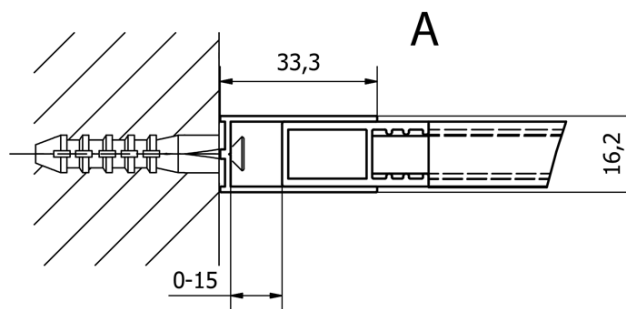

Order code: CB70

Basic information

Brand: Gelco
Series: CURE BLACK

Size

Height: 2000 mm
Depth: 700 mm

Properties

Profile colour: Black matt
Shape: Single-wall fixed screen
Glass colour: TRANSPARENT glass
Glass finish: Coated glass
Glass thickness: 8 mm
Weight / Piece: 28.0 kg
Packaging: 1 Piece
Warranty: 2 years

We recommend buy

1 Piece CURE BLACK Shower Enclosure 350 mm, clear glass (Order code: CB350)

Spare parts

CURE BLACK wall profile, black matt (Order code: CB01)
CURE BLACK Shower spare support bar 1000 mm, black matt (Order code: CBSB100)
CURE BLACK set (4 pcs) of screw caps, black matt (Order code: CB03)
CURE BLACK strut holder, black matt (Order code: CB02)

Technical sheet

| TYP | Y |
|-------|-----------|
| CB70 | 680-695 |
| CB80 | 780-795 |
| CB90 | 880-895 |
| CB100 | 980-995 |
| CB110 | 1080-1095 |

| TYP | X |
|--------------|-----------|
| CB70+CB350 | 686-701 |
| CB80 +CB350 | 786-801 |
| CB90 +CB350 | 886-901 |
| CB100 +CB350 | 986-1001 |
| CB110 +CB350 | 1086-1101 |