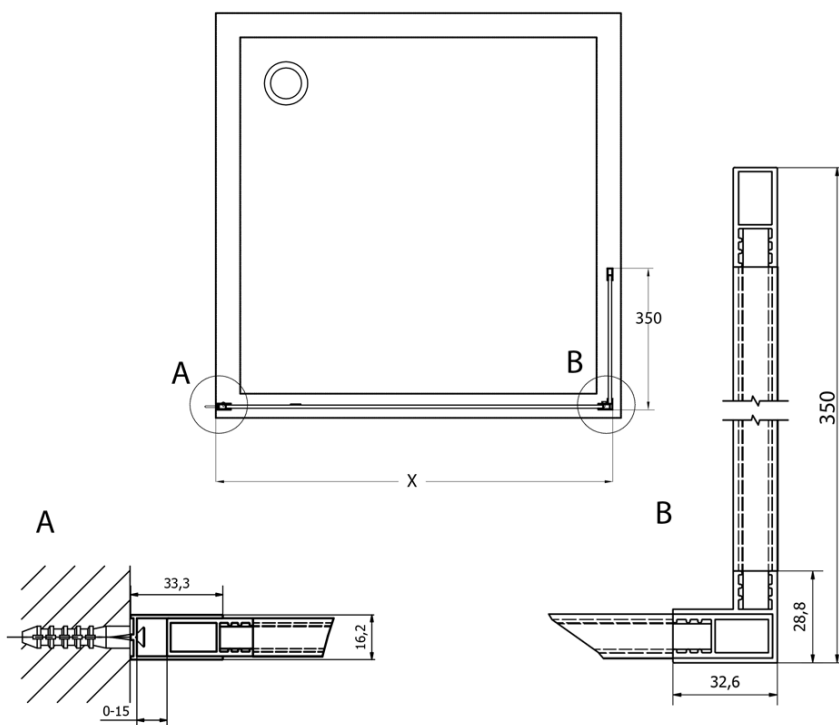

CURE BLACK Shower Enclosure 350 mm, clear glass

Order code: CB350

Basic information

Brand: Gelco
Series: CURE BLACK

Size

Height: 2000 mm
Depth: 350 mm

Properties

Profile colour: Black matt
Shape: L-shape fixed
Glass colour: TRANSPARENT glass
Glass finish: Coated glass
Glass thickness: 8 mm
Weight / Piece: 16.0 kg
Packaging: 1 Piece
Warranty: 2 years

Technical sheet

TYP	X
CB70+CB350	686-701
CB80 +CB350	786-801
CB90 +CB350	886-901
CB100 +CB350	986-1001
CB110 +CB350	1086-1101

TYP	X
CB120+CB350	1186-1201
CB140+CB350	1386-1401