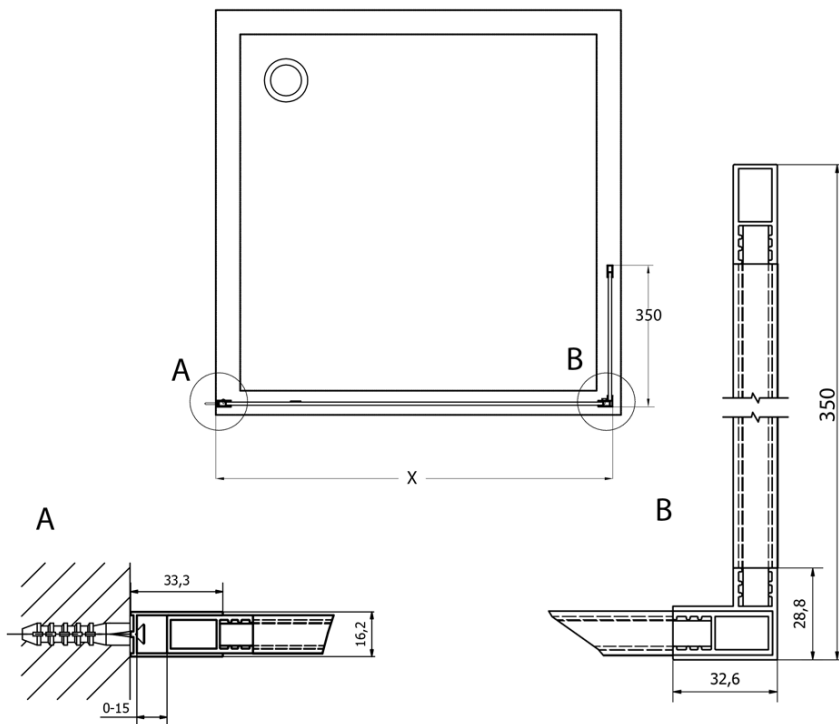

CURE BLACK Shower Enclosure 350 mm, clear glass

Order code: CB350

Basic information

Brand: Gelco
Series: CURE BLACK

Size

Height: 2000 mm
Depth: 350 mm

Properties

Profile colour: Black matt
Shape: L-shape fixed
Glass colour: TRANSPARENT glass
Glass finish: Coated glass
Glass thickness: 8 mm
Weight / Piece: 16.0 kg
Packaging: 1 Piece
Warranty: 2 years

Technical sheet

TYP	X
CB70+CB350	686-701
CB80 +CB350	786-801
CB90 +CB350	886-901
CB100 +CB350	986-1001
CB110 +CB350	1086-1101

TYP	X
CB120+CB350	1186-1201
CB140+CB350	1386-1401